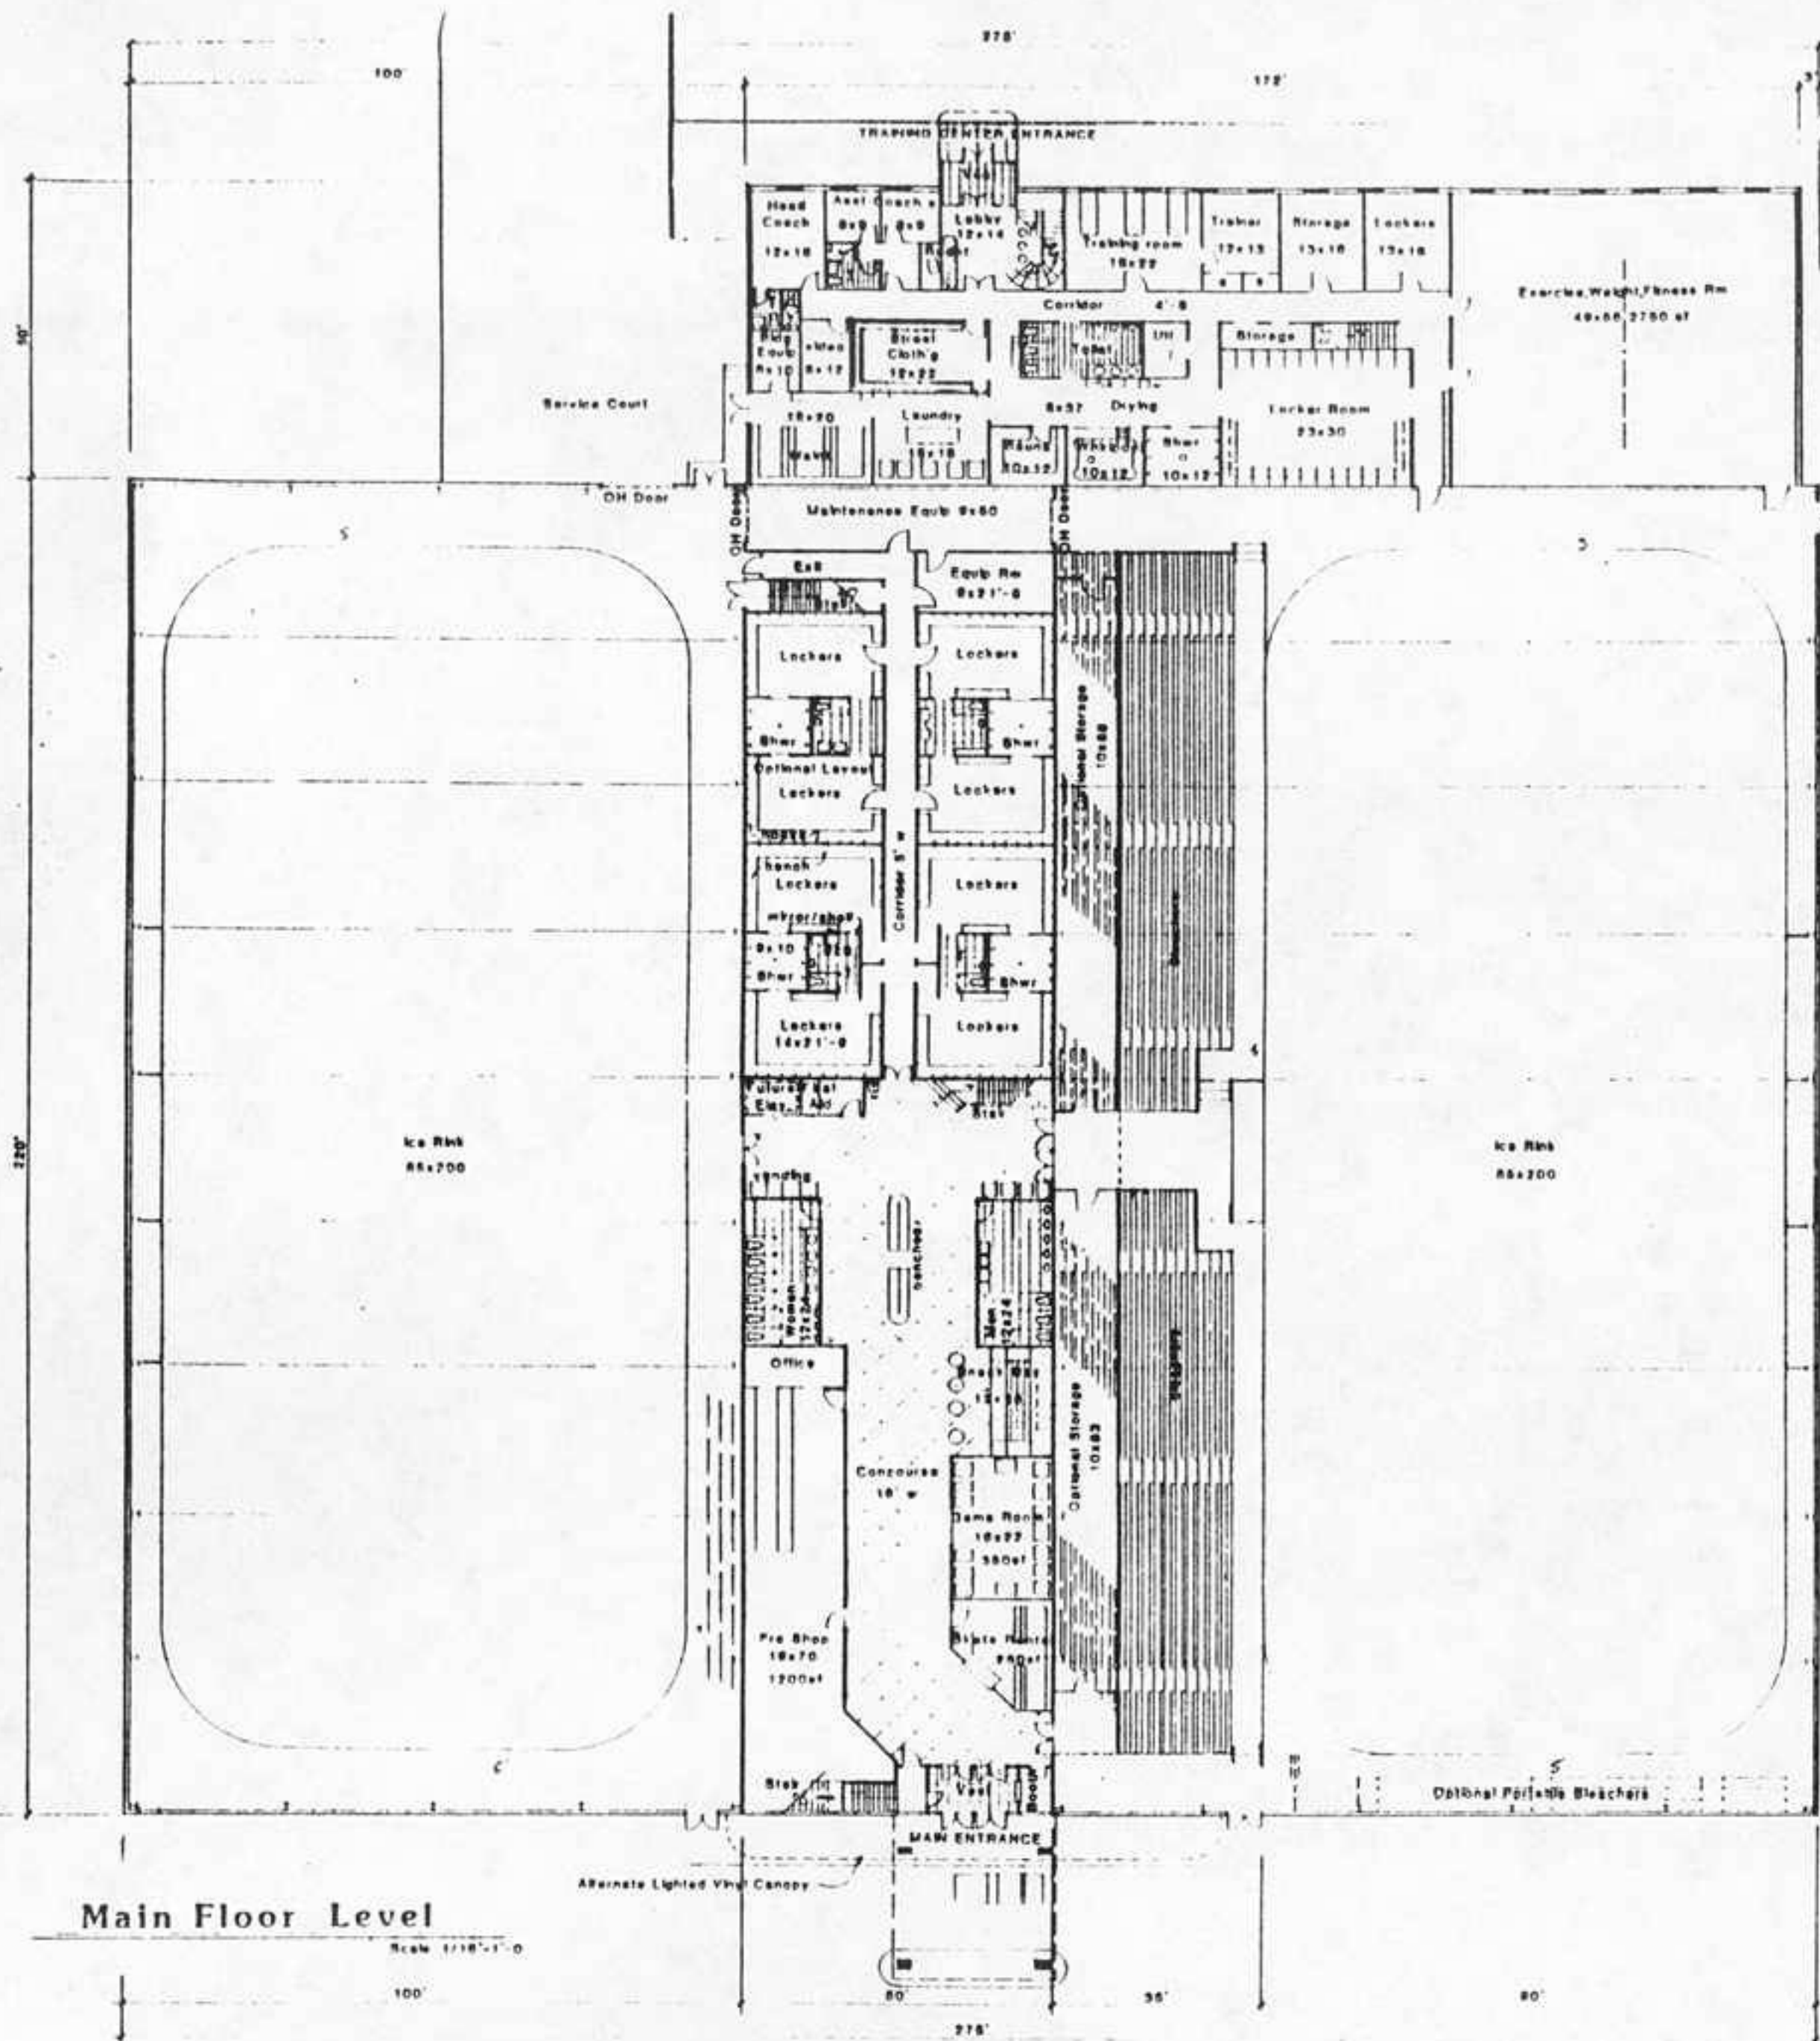

TWIN RINKS OF **PENNSAUKEN**
Pennsauken, New Jersey