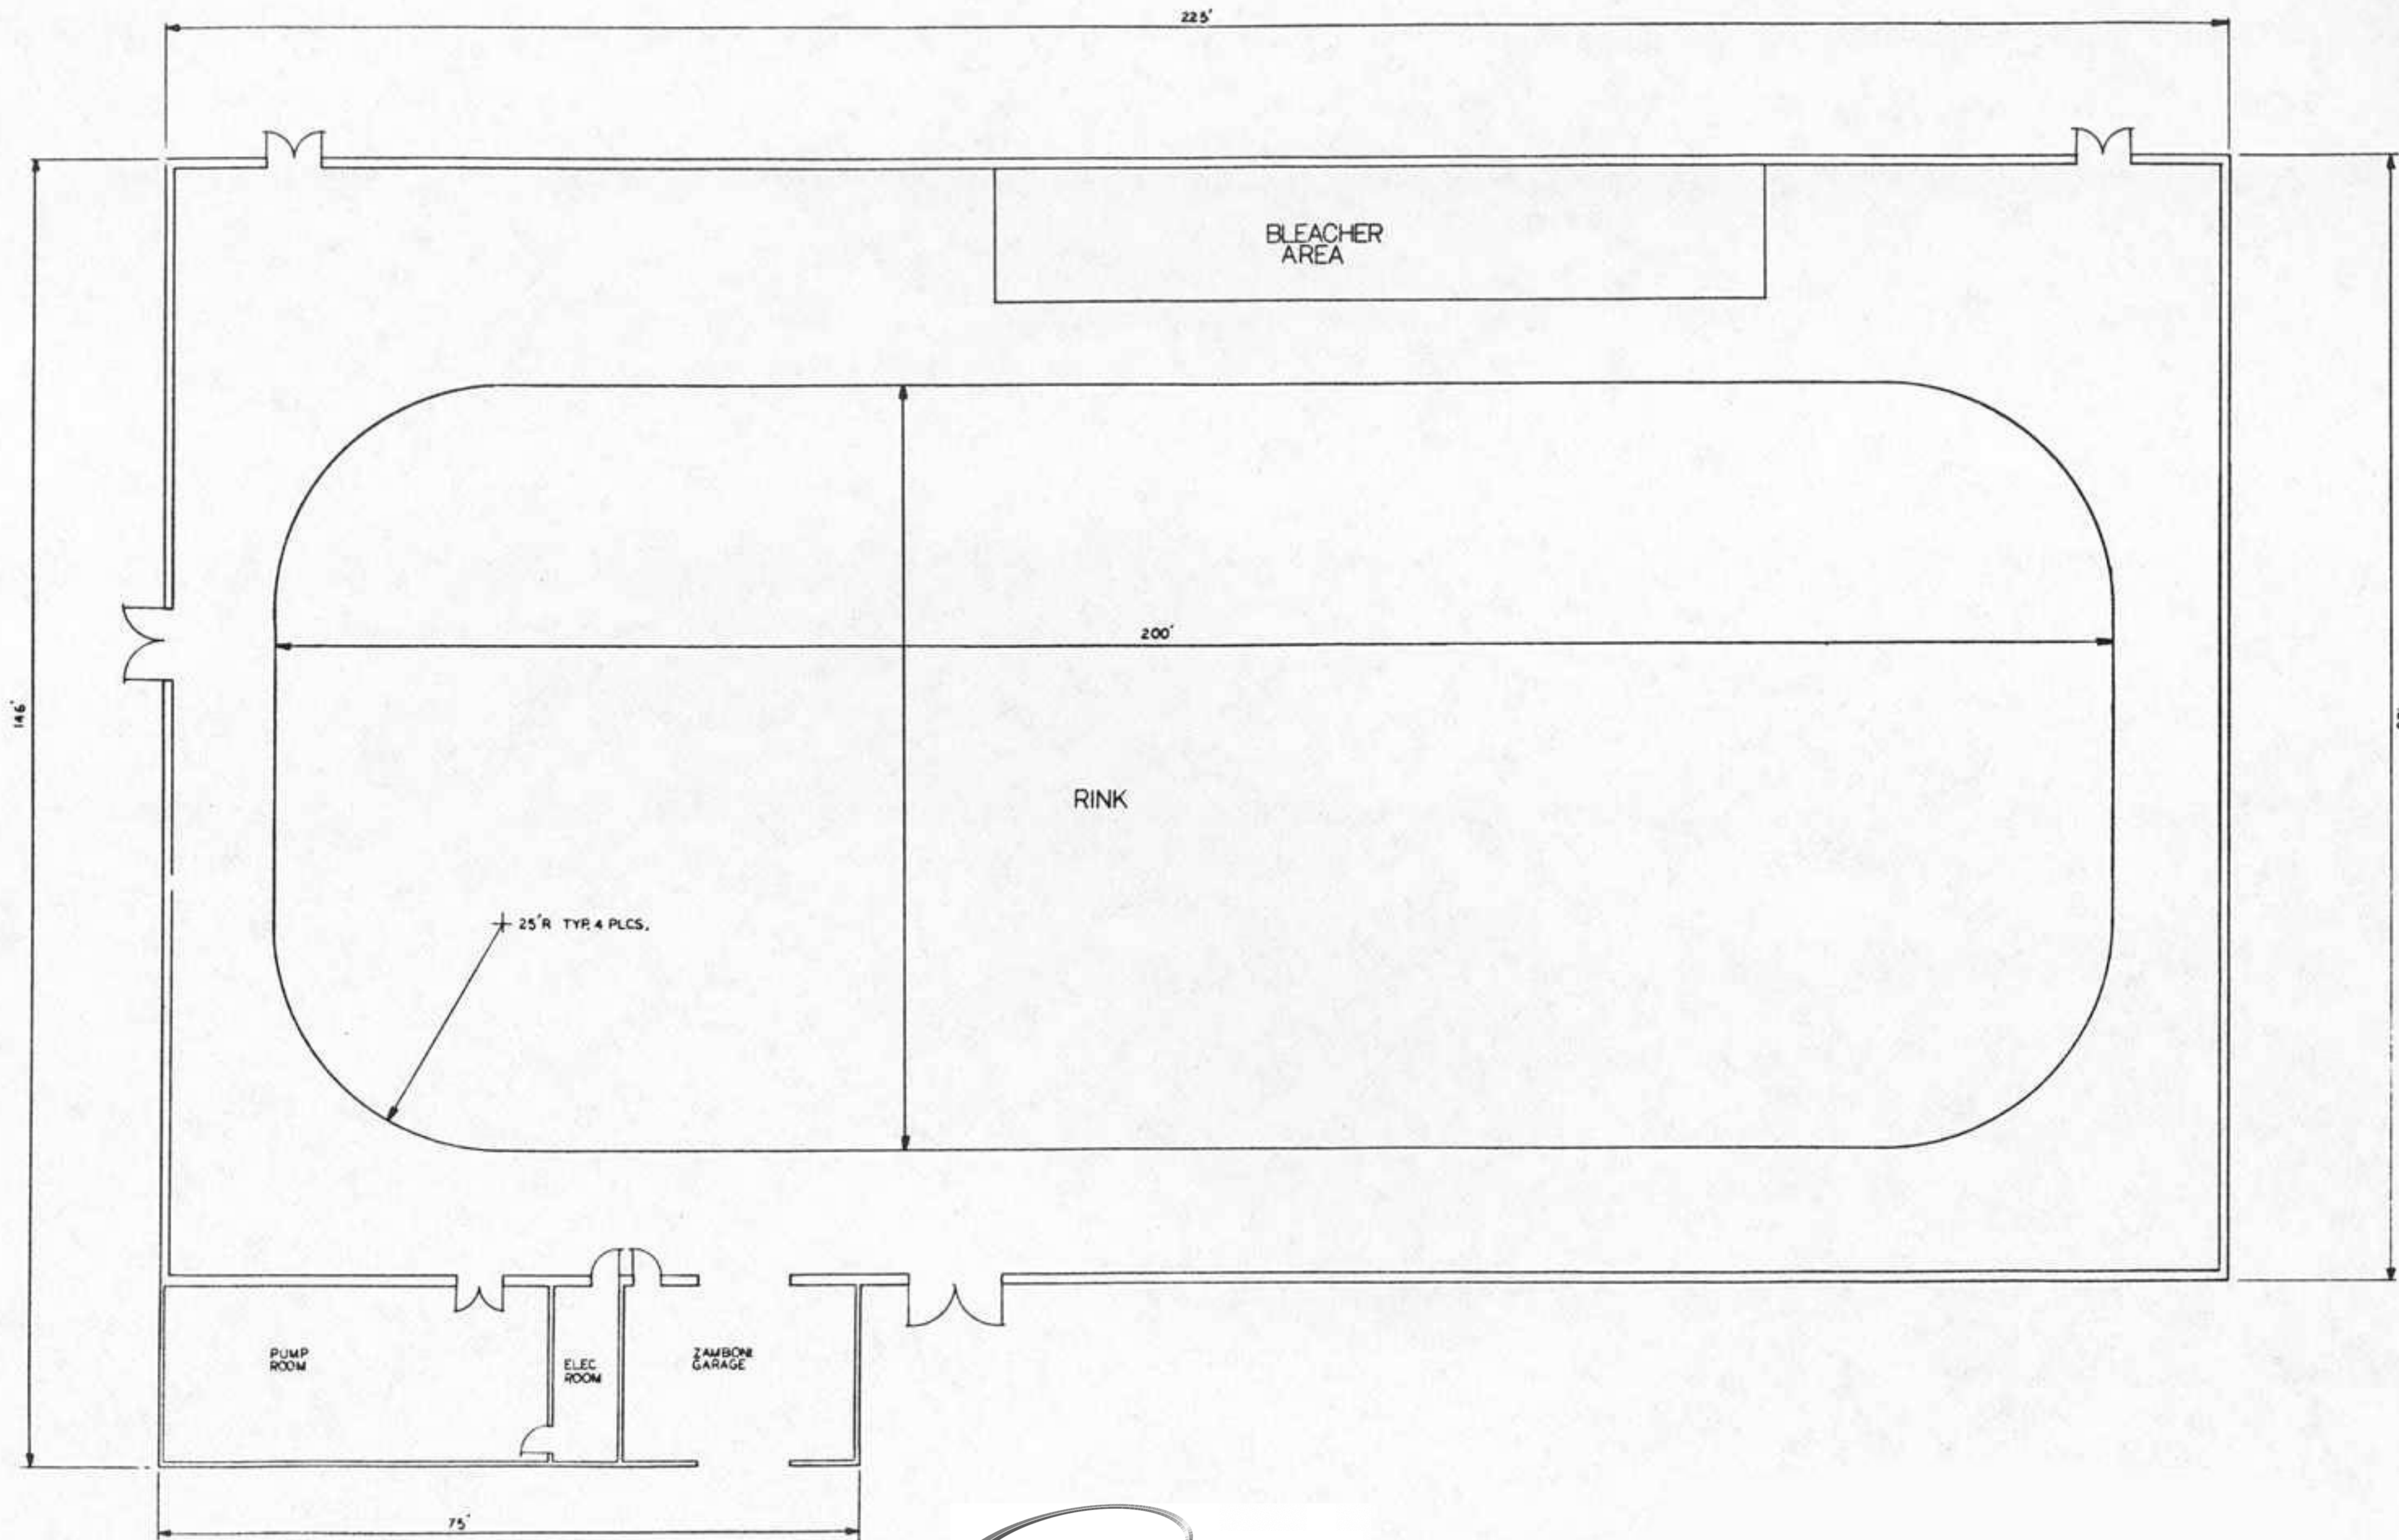

(888)-543-0921

TWIN RINKS of PENNSAUKEN

New Proposed Building

275' x 220' w/ 50' x 172' Training Center

Building 275'x220'	60,500 sf
Second Floor 50'x 220'	11,000 sf
	71,500 sf
Training Center 50'x172'	8600 sf
Second Floor 50'x100'	5000 sf
	13,600 sf
Total	85,100 sf total

TWIN RINKS OF PENNSAUKEN
Pennsauken, New Jersey

West Elevation

Scale: 1/16" = 1' 0"

North Elevation

East Elevation

South Elevation

Cross Section

Scale: 1/16" = 1' 0"