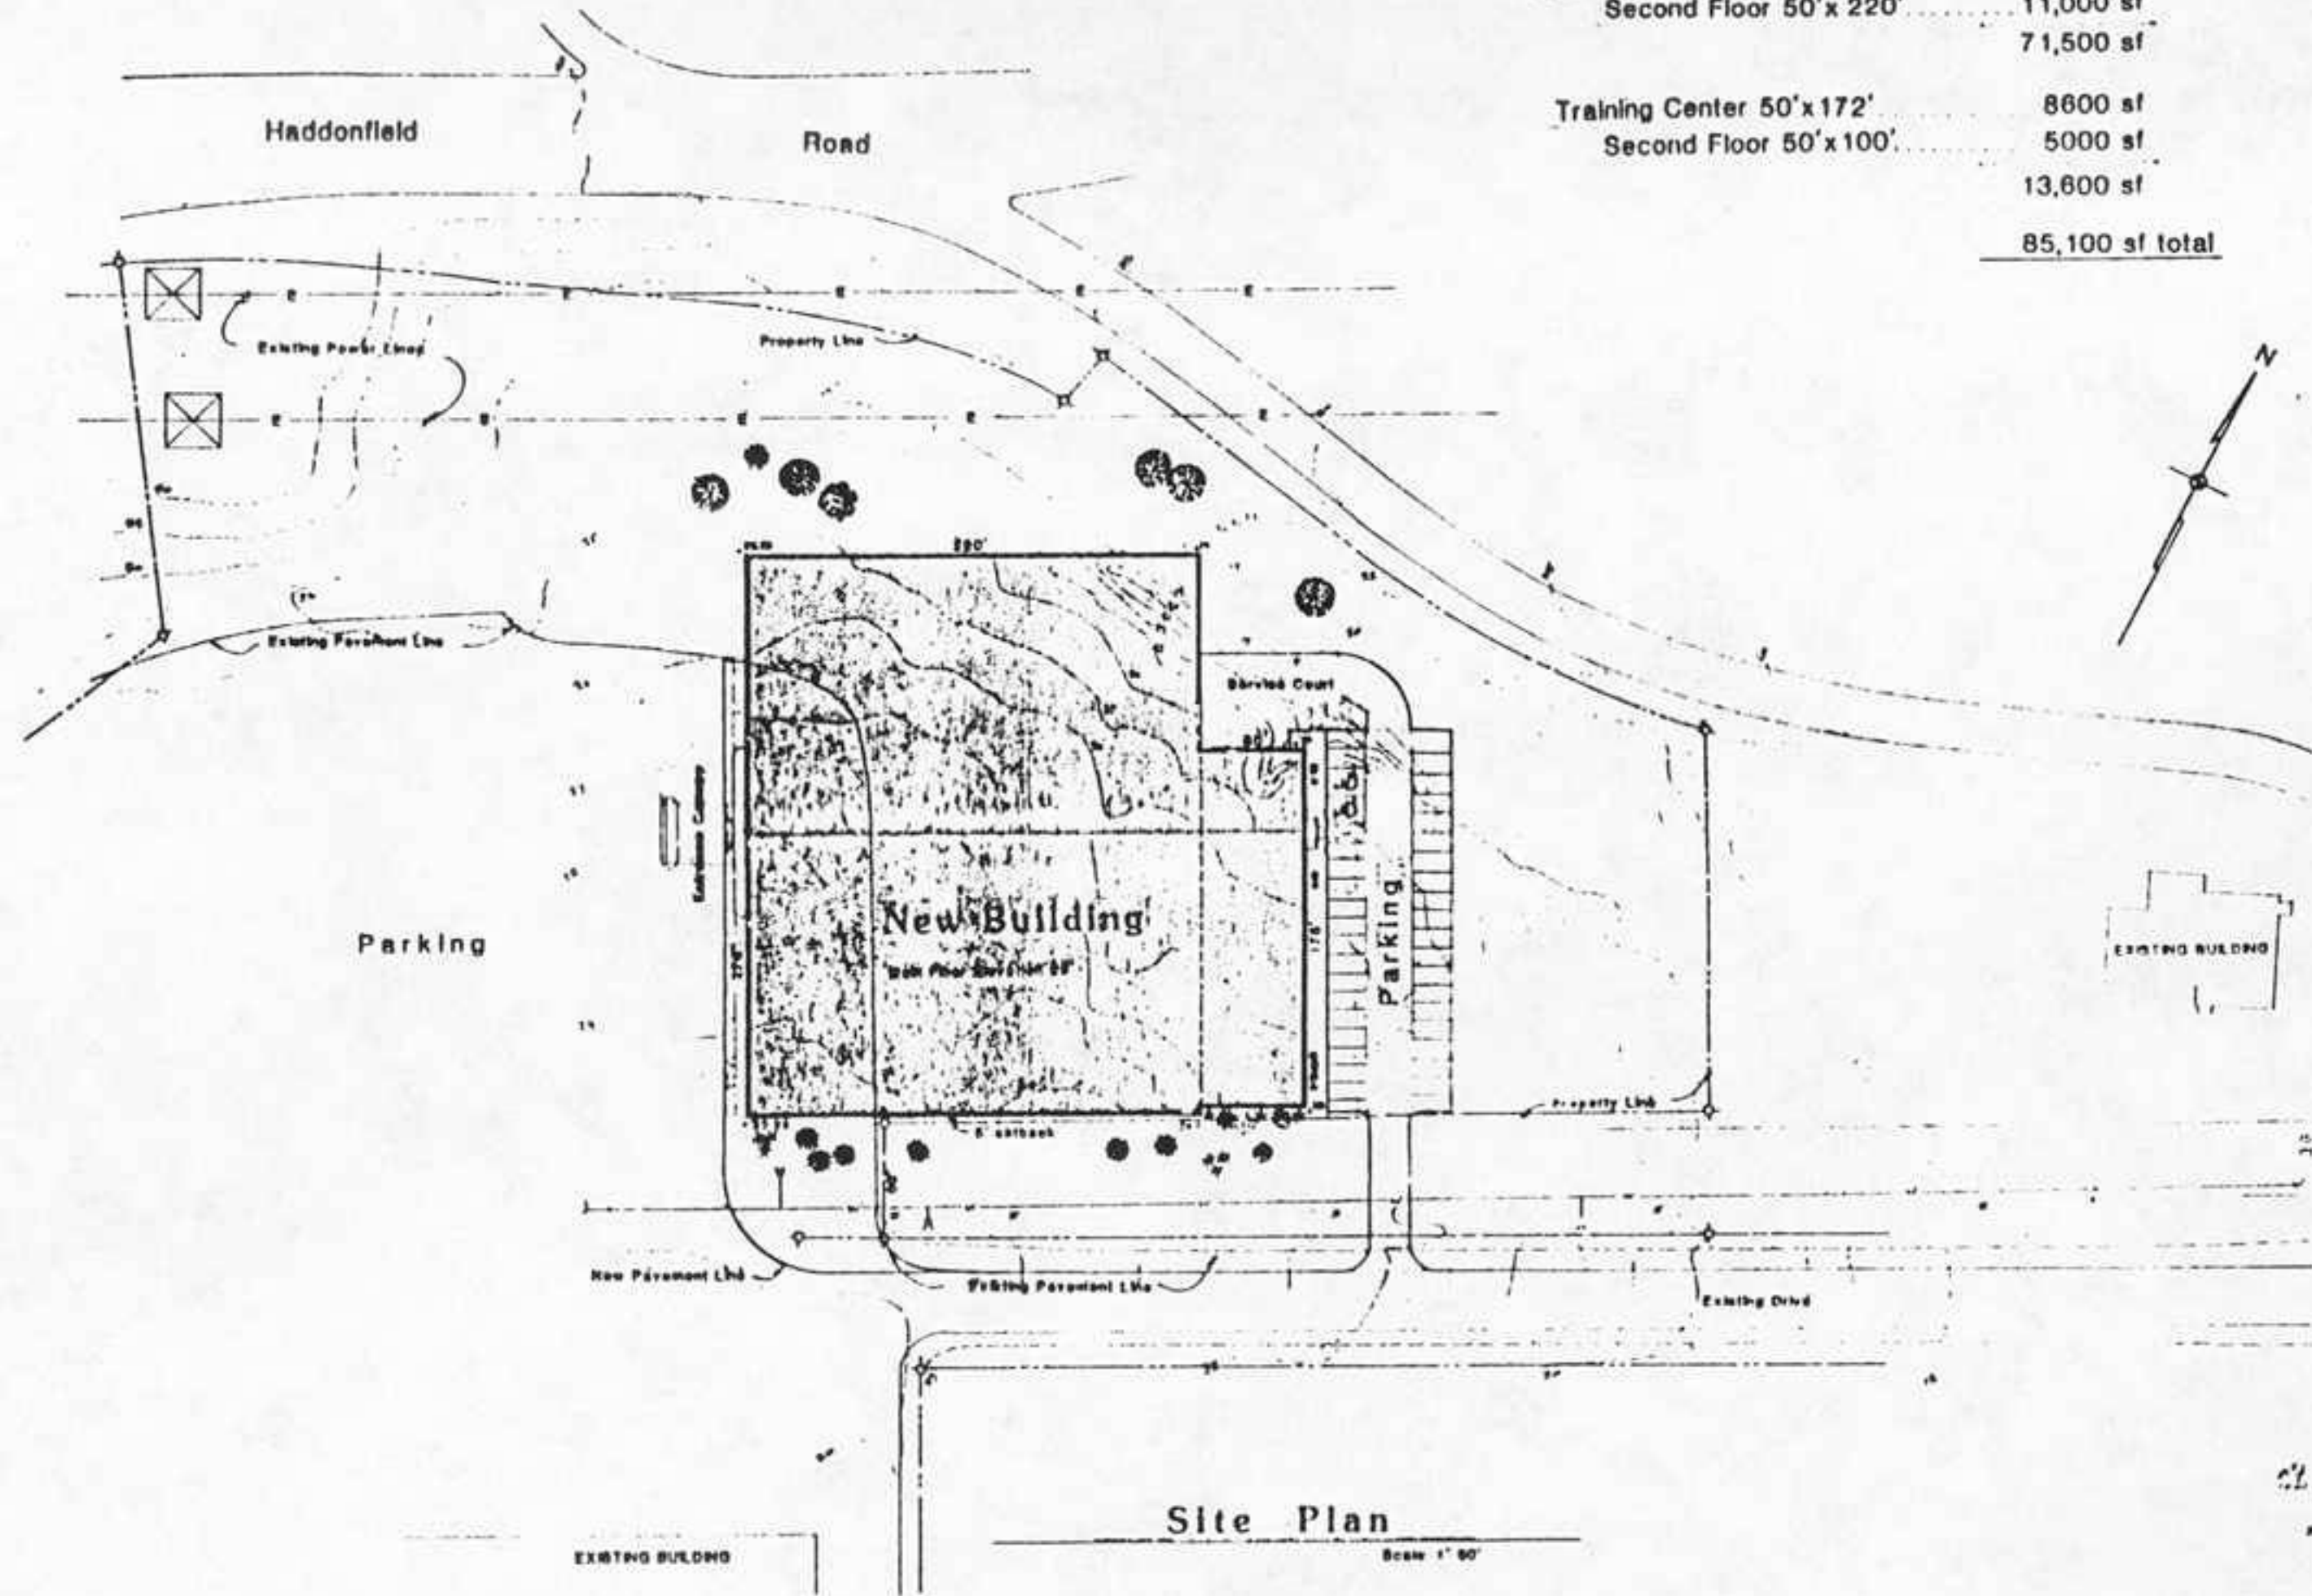

(888)-543-0921

TWIN RINKS of PENNSAUKEN

New Proposed Building

275' x 220' w/ 50' x 172' Training Center

Building 275'x220'	60,500 sf
Second Floor 50'x 220'	11,000 sf
	71,500 sf
Training Center 50'x172'	8600 sf
Second Floor 50'x100'	5000 sf
	13,600 sf
Total	85,100 sf total

TWIN RINKS OF PENNSAUKEN
Pennsauken, New Jersey

West Elevation

Scale: 1/16" = 1' 0"

North Elevation

East Elevation

South Elevation

Cross Section

Scale: 1/16" = 1' 0"