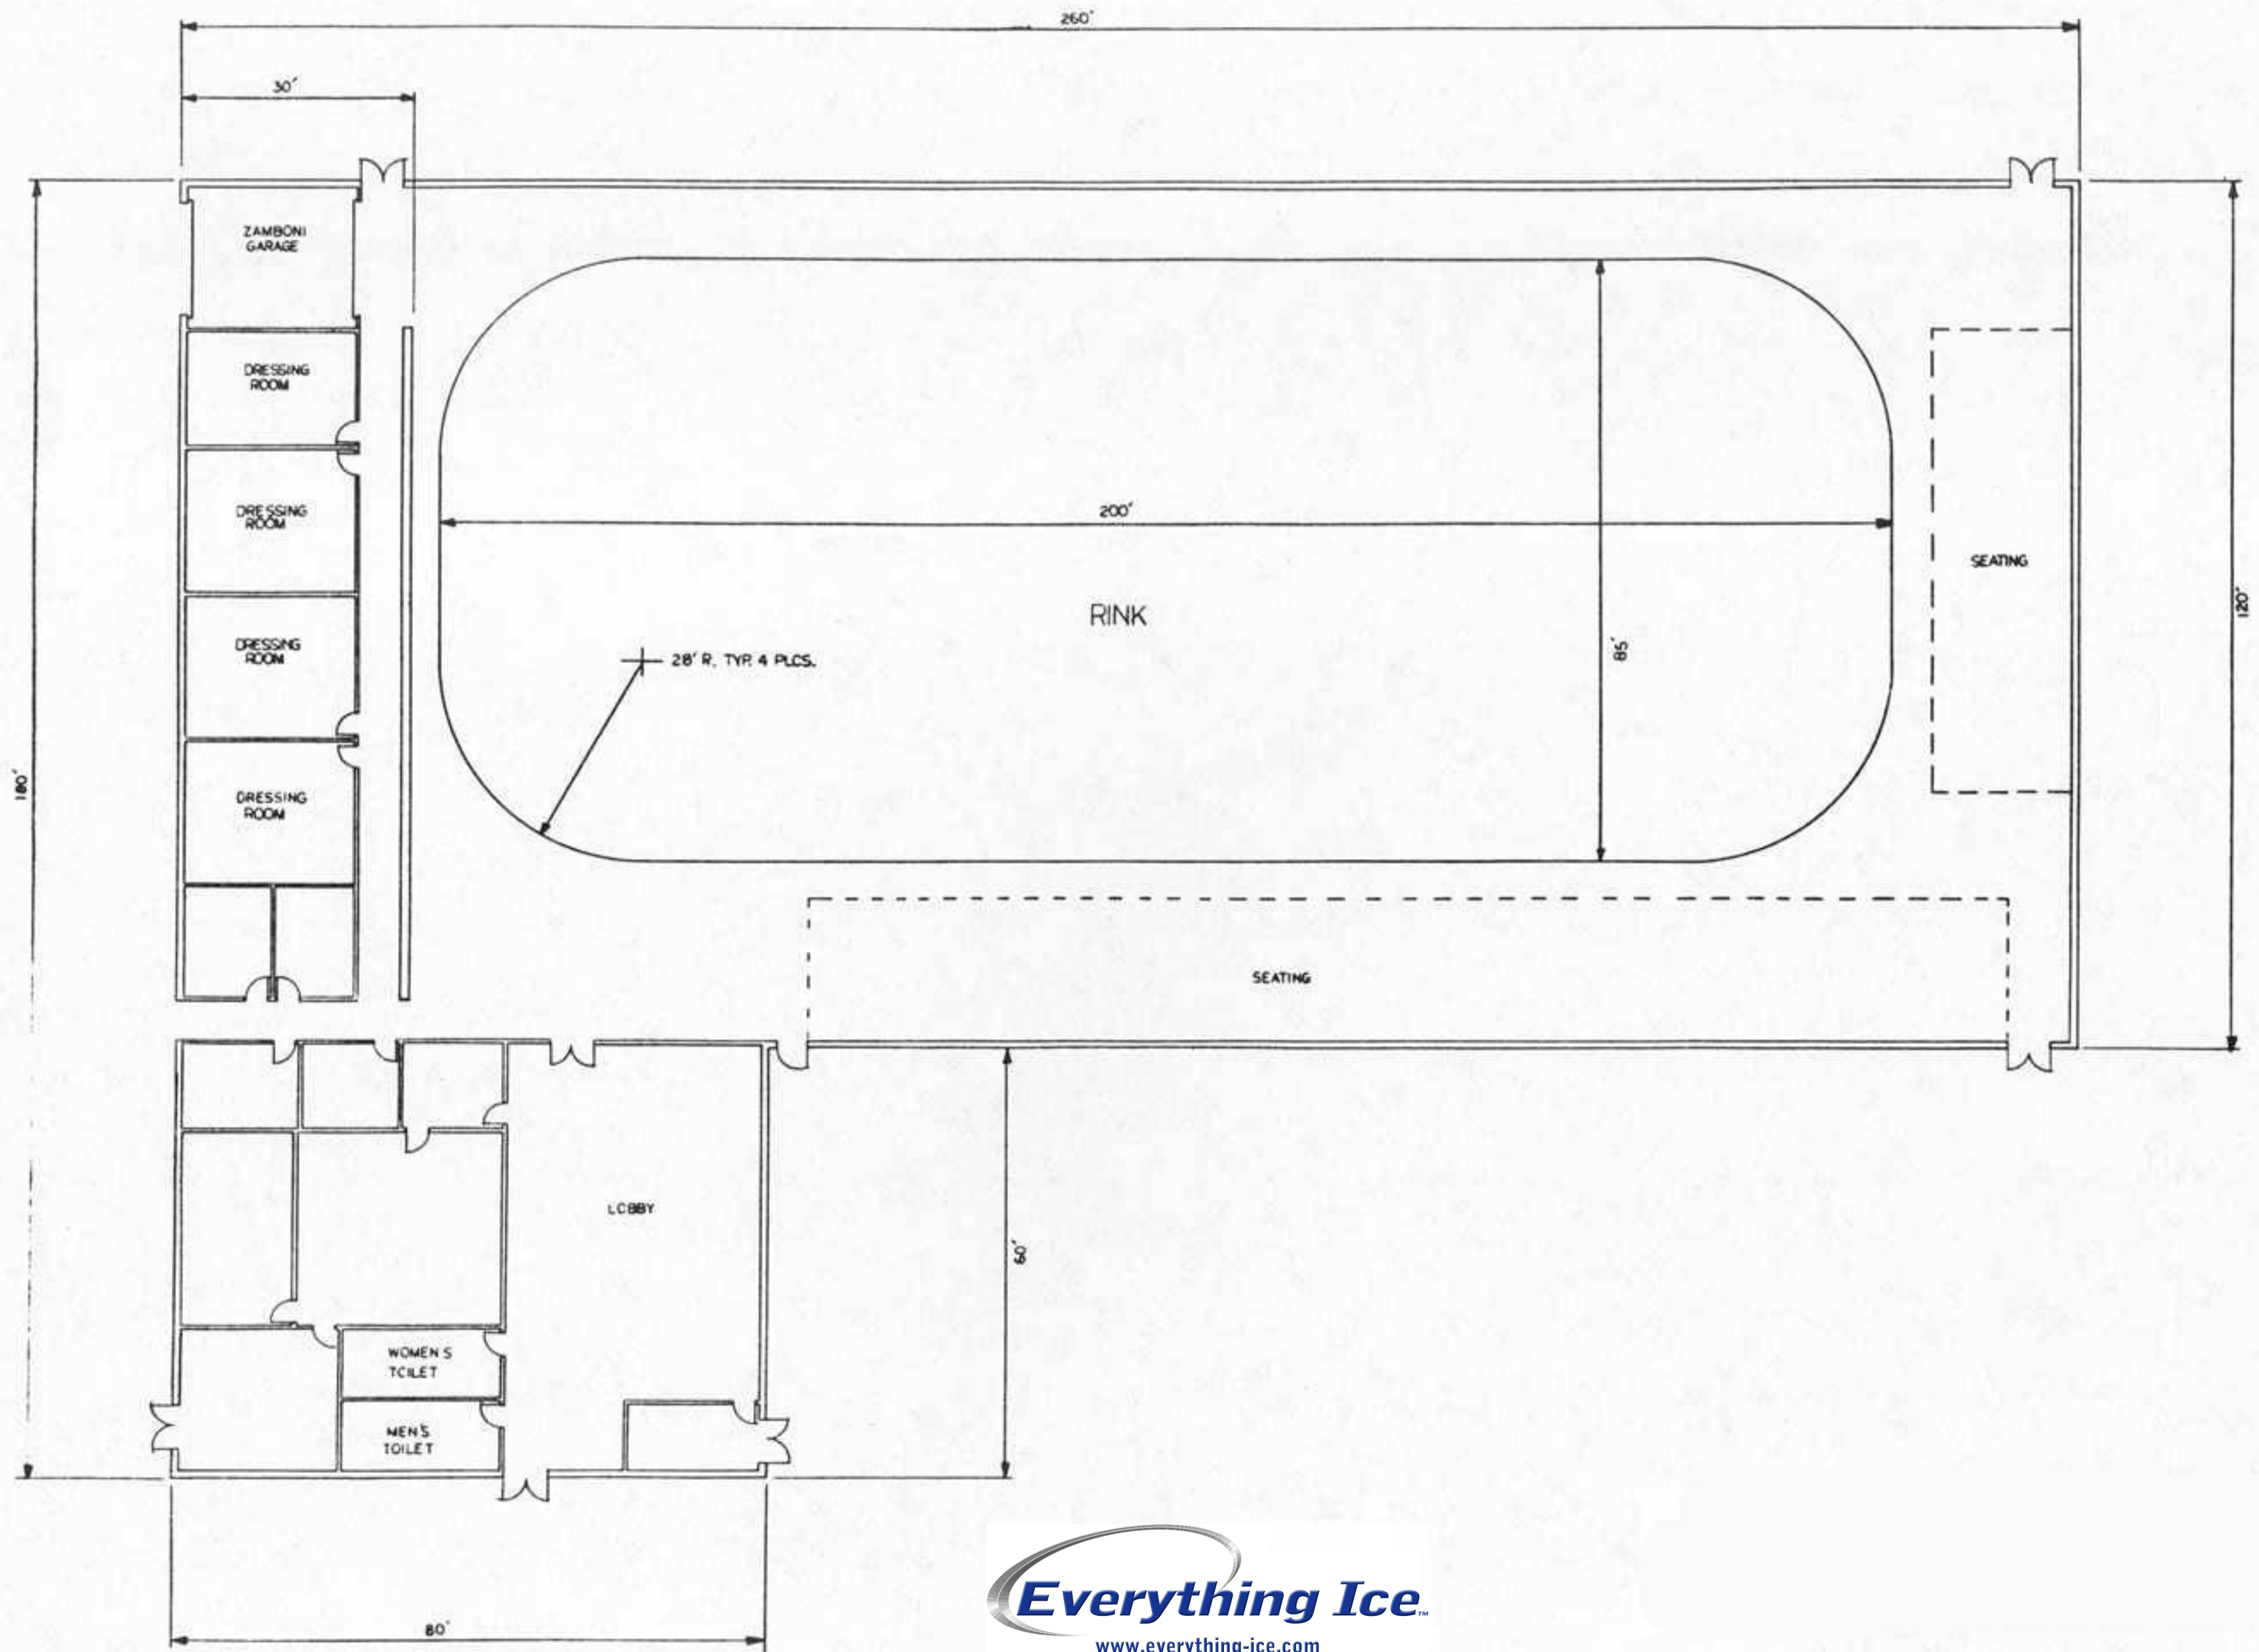

(888)-543-0921

TWIN RINKS of PENNSAUKEN

New Proposed Building

275' x 220' w/ 50' x 172' Training Center

Building 275'x220'	60,500 sf
Second Floor 50'x 220'	11,000 sf
	71,500 sf
Training Center 50'x172'	8600 sf
Second Floor 50'x100'	5000 sf
	13,600 sf
Total	85,100 sf total

TWIN RINKS OF PENNSAUKEN
Pennsauken, New Jersey

West Elevation

Scale: 1/16" = 1' 0"

North Elevation

East Elevation

South Elevation

Cross Section

Scale: 1/16" = 1' 0"