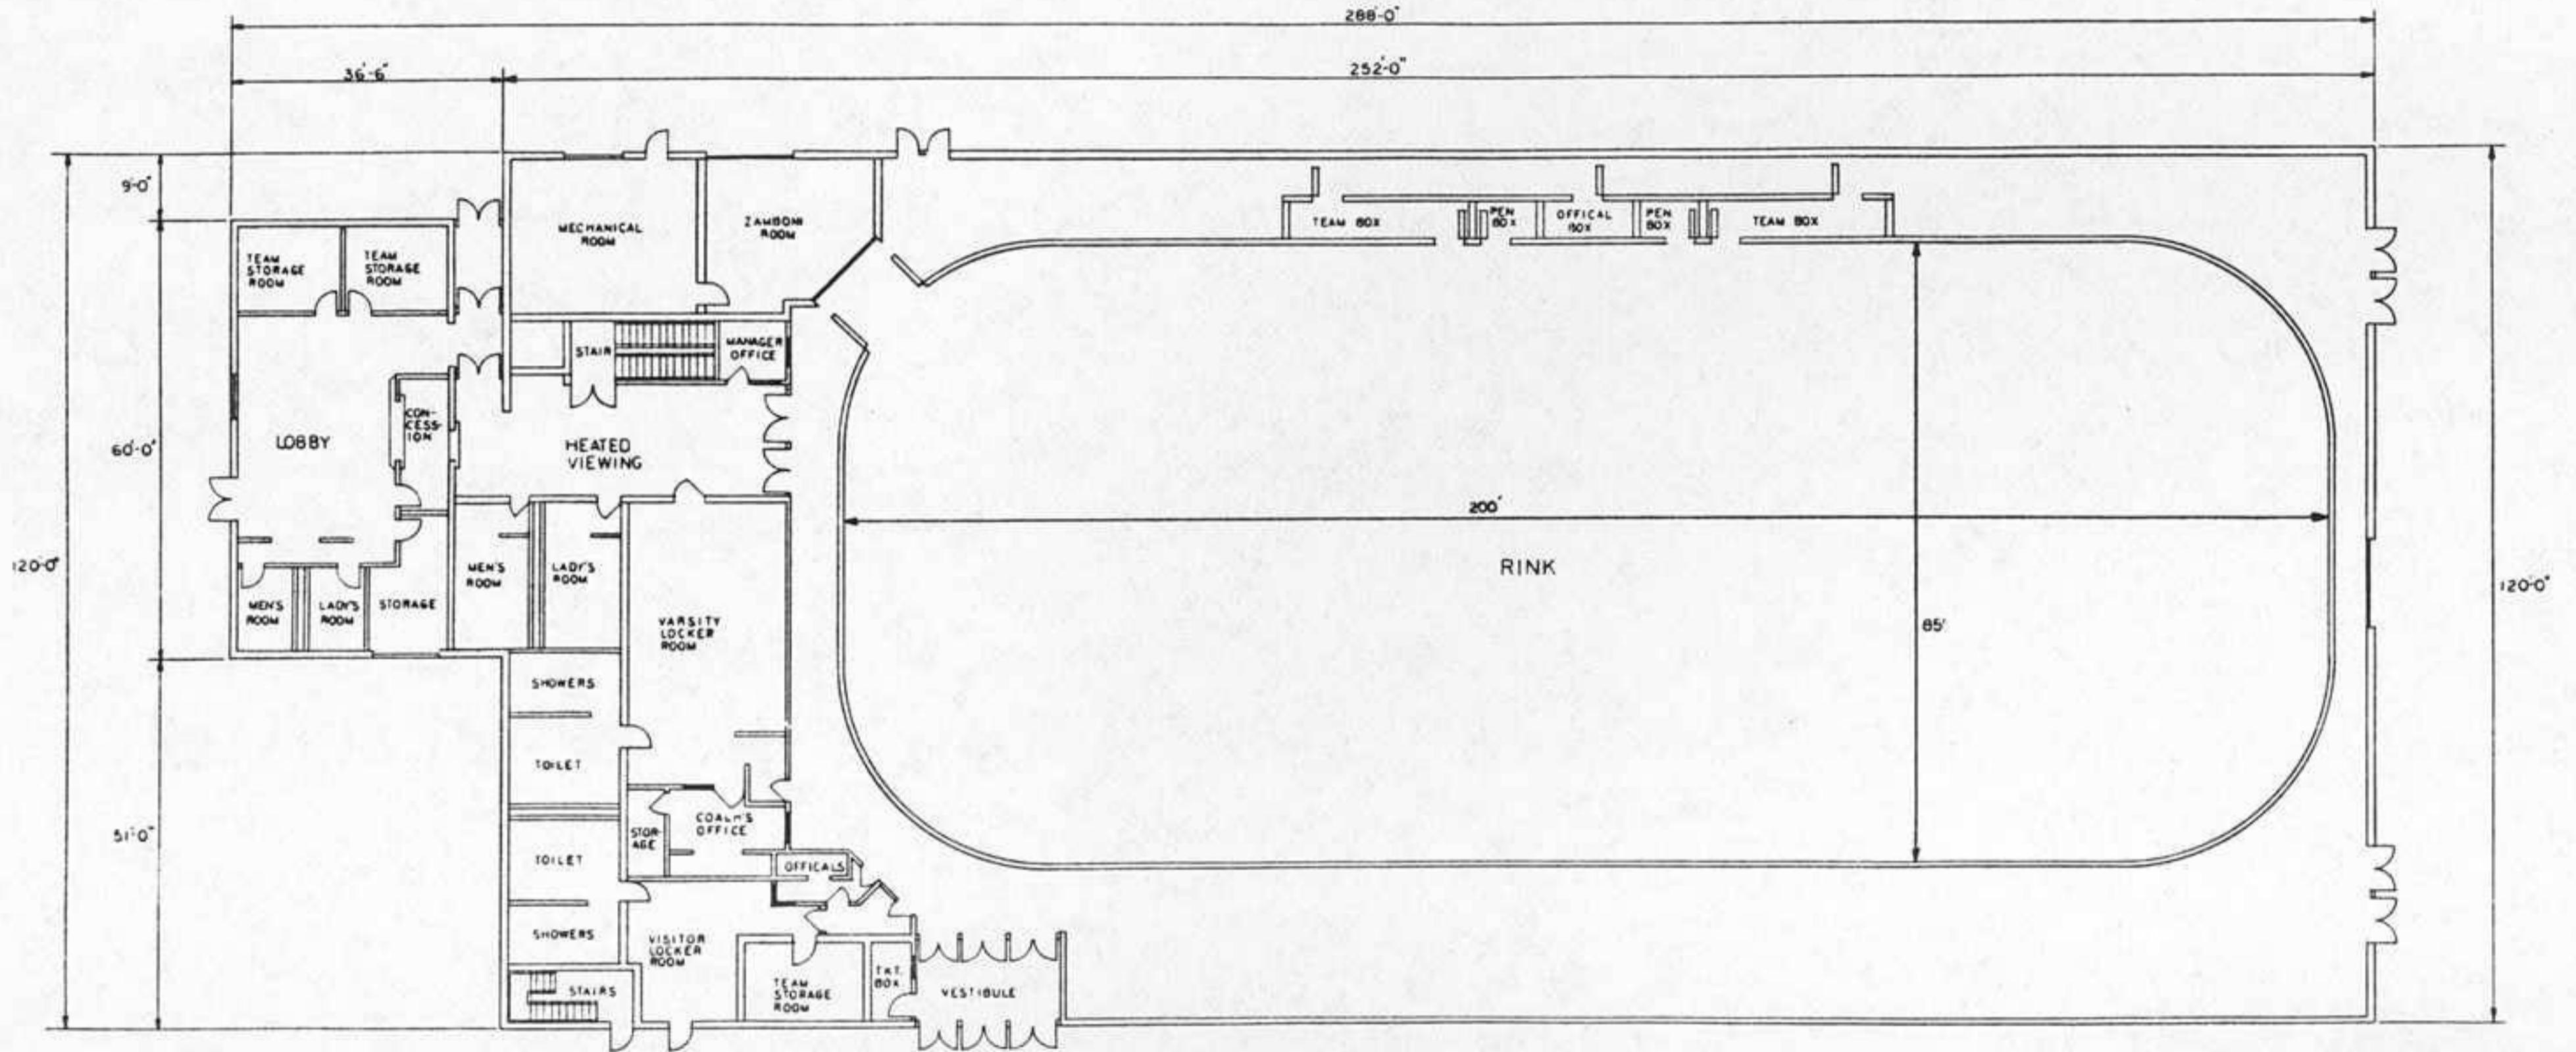

Everything Ice™

www.everything-ice.com

(888)-543-0921