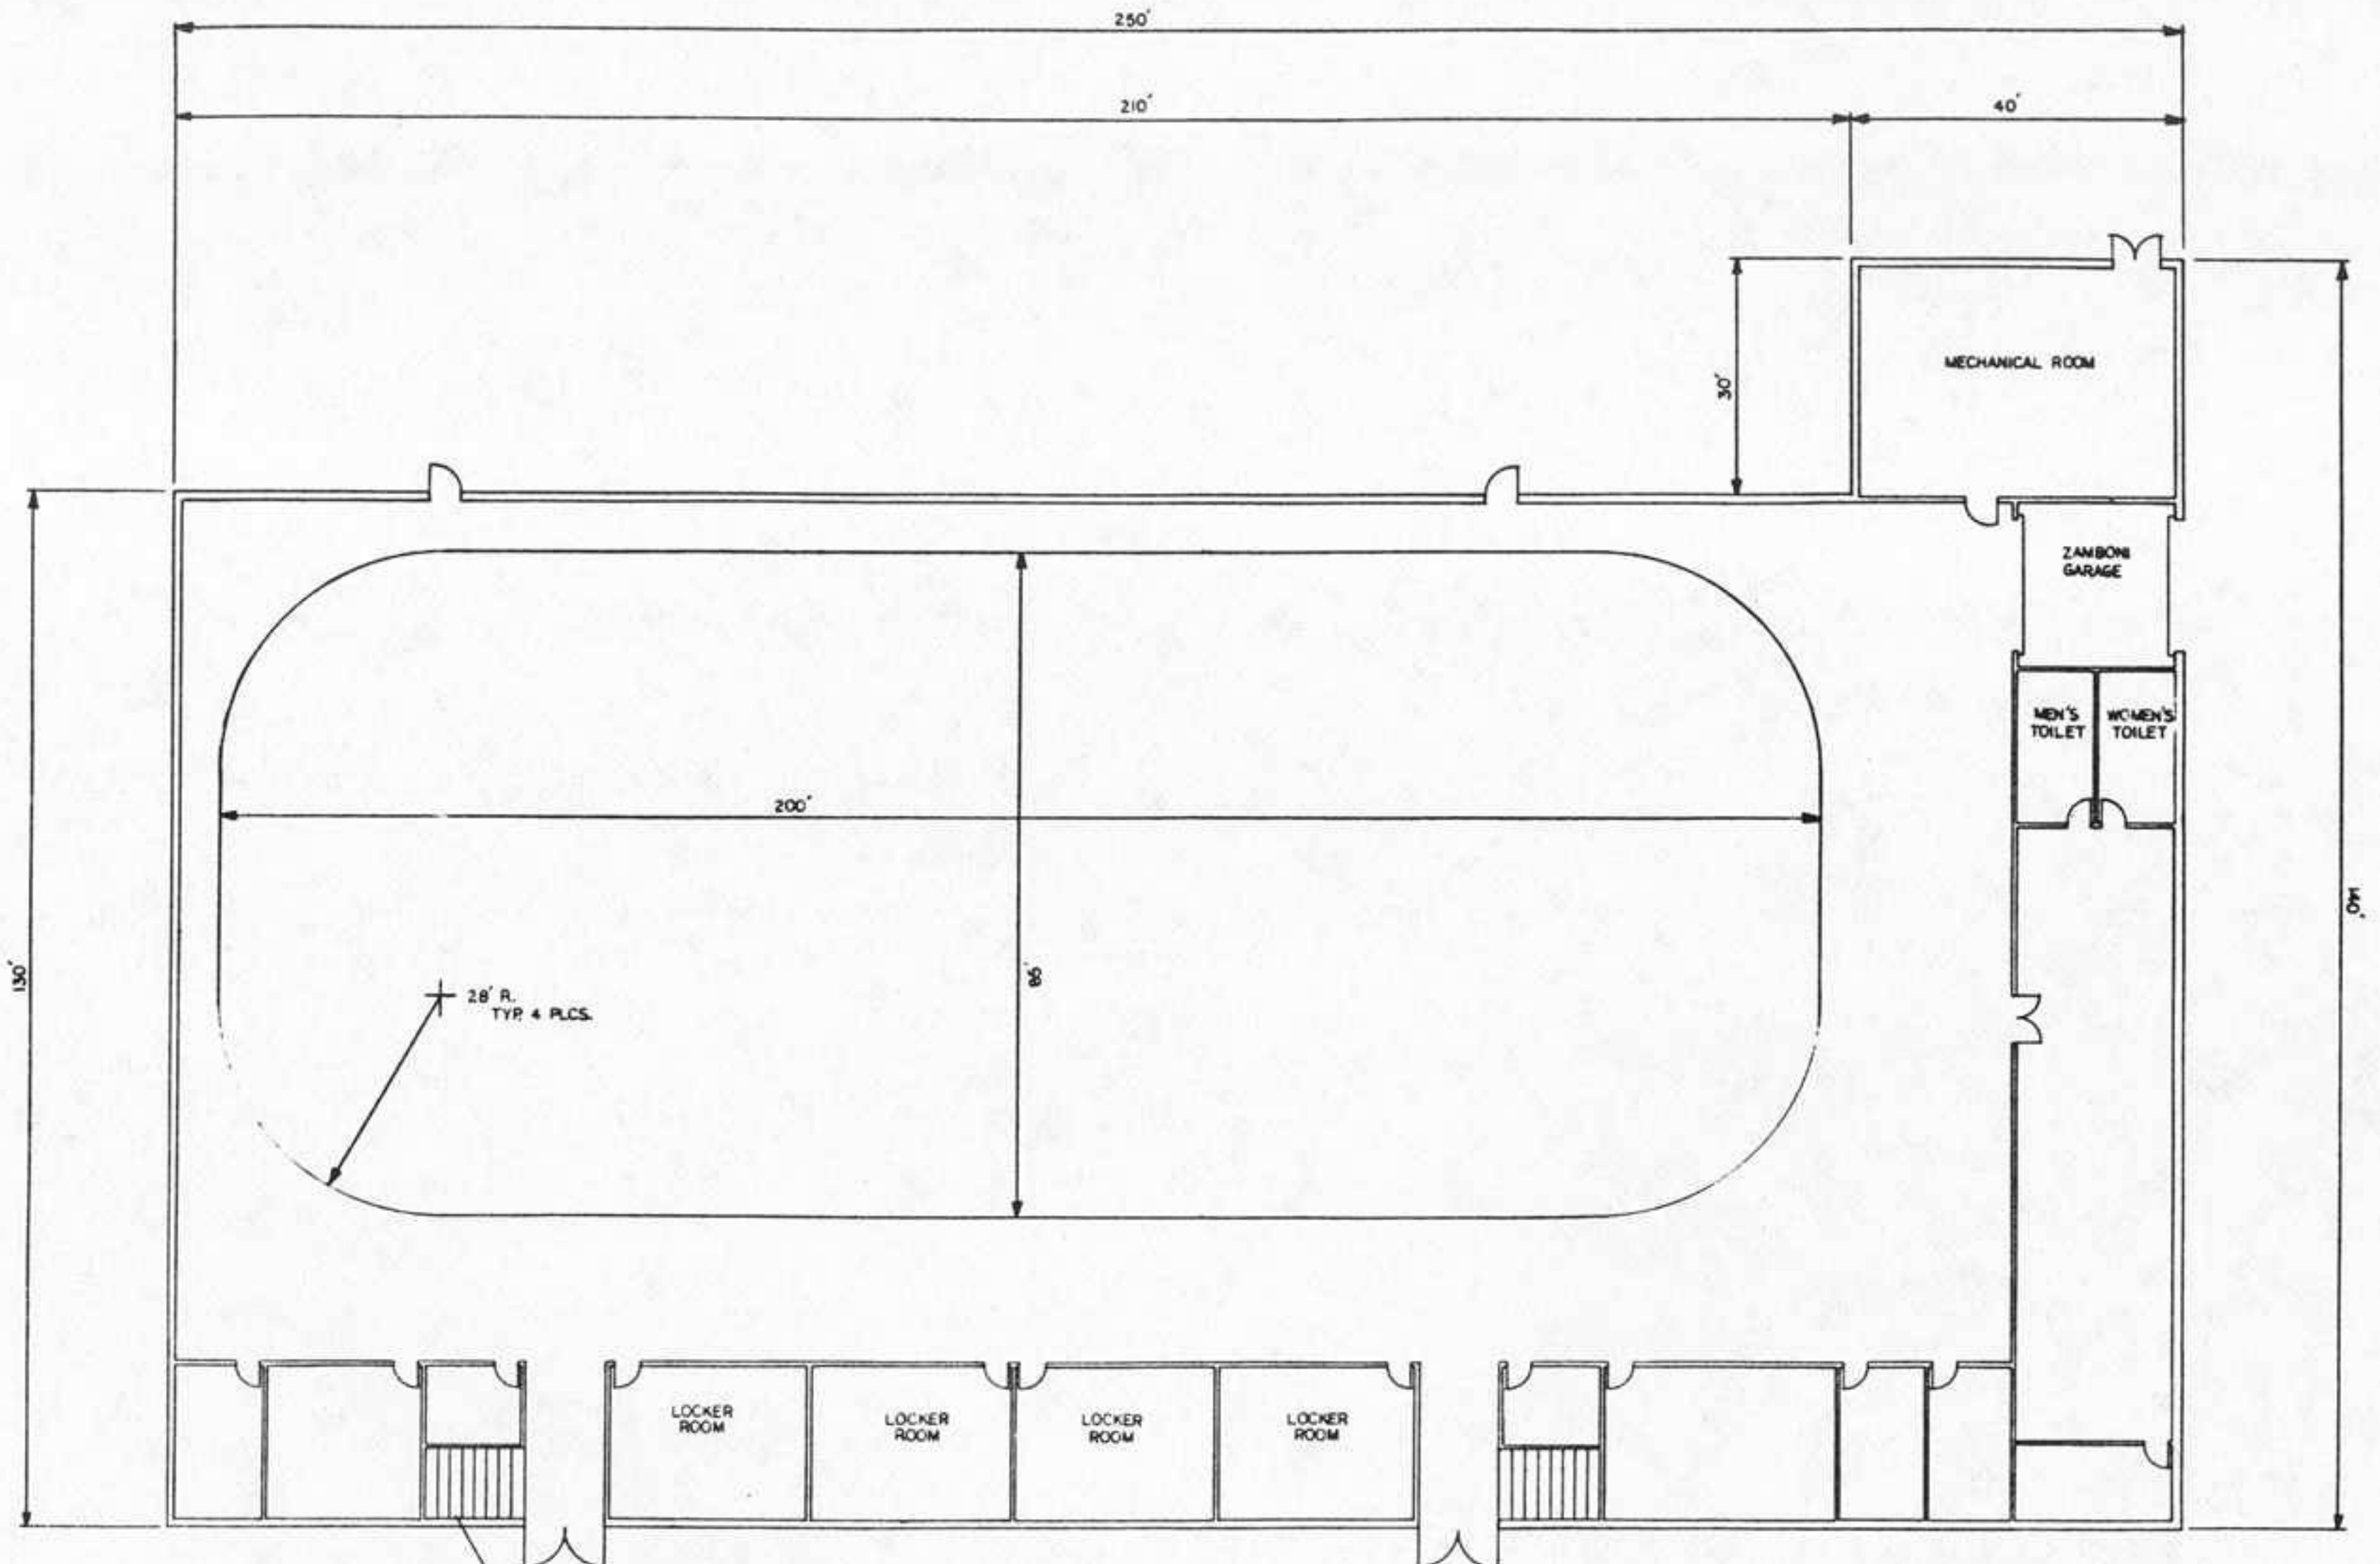

(888)-543-0921

TWIN RINKS of PENNSAUKEN

New Proposed Building

275' x 220' w/ 50' x 172' Training Center

Building 275'x220'	60,500 sf
Second Floor 50'x 220'	11,000 sf
	71,500 sf
Training Center 50'x172'	8600 sf
Second Floor 50'x100'	5000 sf
	13,600 sf
Total	85,100 sf total

TWIN RINKS OF PENNSAUKEN
Pennsauken, New Jersey

West Elevation

Scale: 1/16" = 1' 0"

North Elevation

East Elevation

South Elevation

Cross Section

Scale: 1/16" = 1' 0"