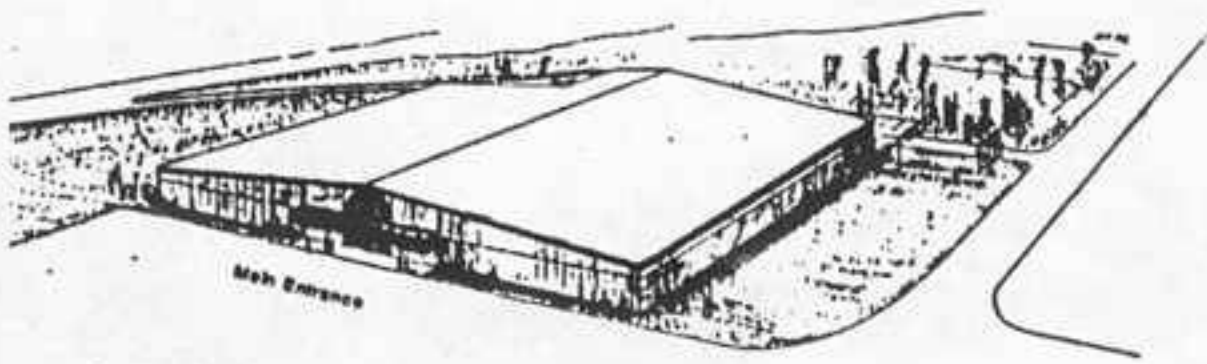

(888)-543-0921

TWIN RINKS of PENNSAUKEN

New Proposed Building

275' x 220' w/ 50' x 172' Training Center

Building 275'x220'	60,500 sf
Second Floor 50'x 220'	11,000 sf
	71,500 sf
Training Center 50'x172'	8600 sf
Second Floor 50'x100'	5000 sf
	13,600 sf
Total	85,100 sf total

TWIN RINKS OF PENNSAUKEN
Pennsauken, New Jersey

West Elevation

Scale: 1/16" = 1' 0"

North Elevation

East Elevation

South Elevation

Cross Section

Scale: 1/16" = 1' 0"