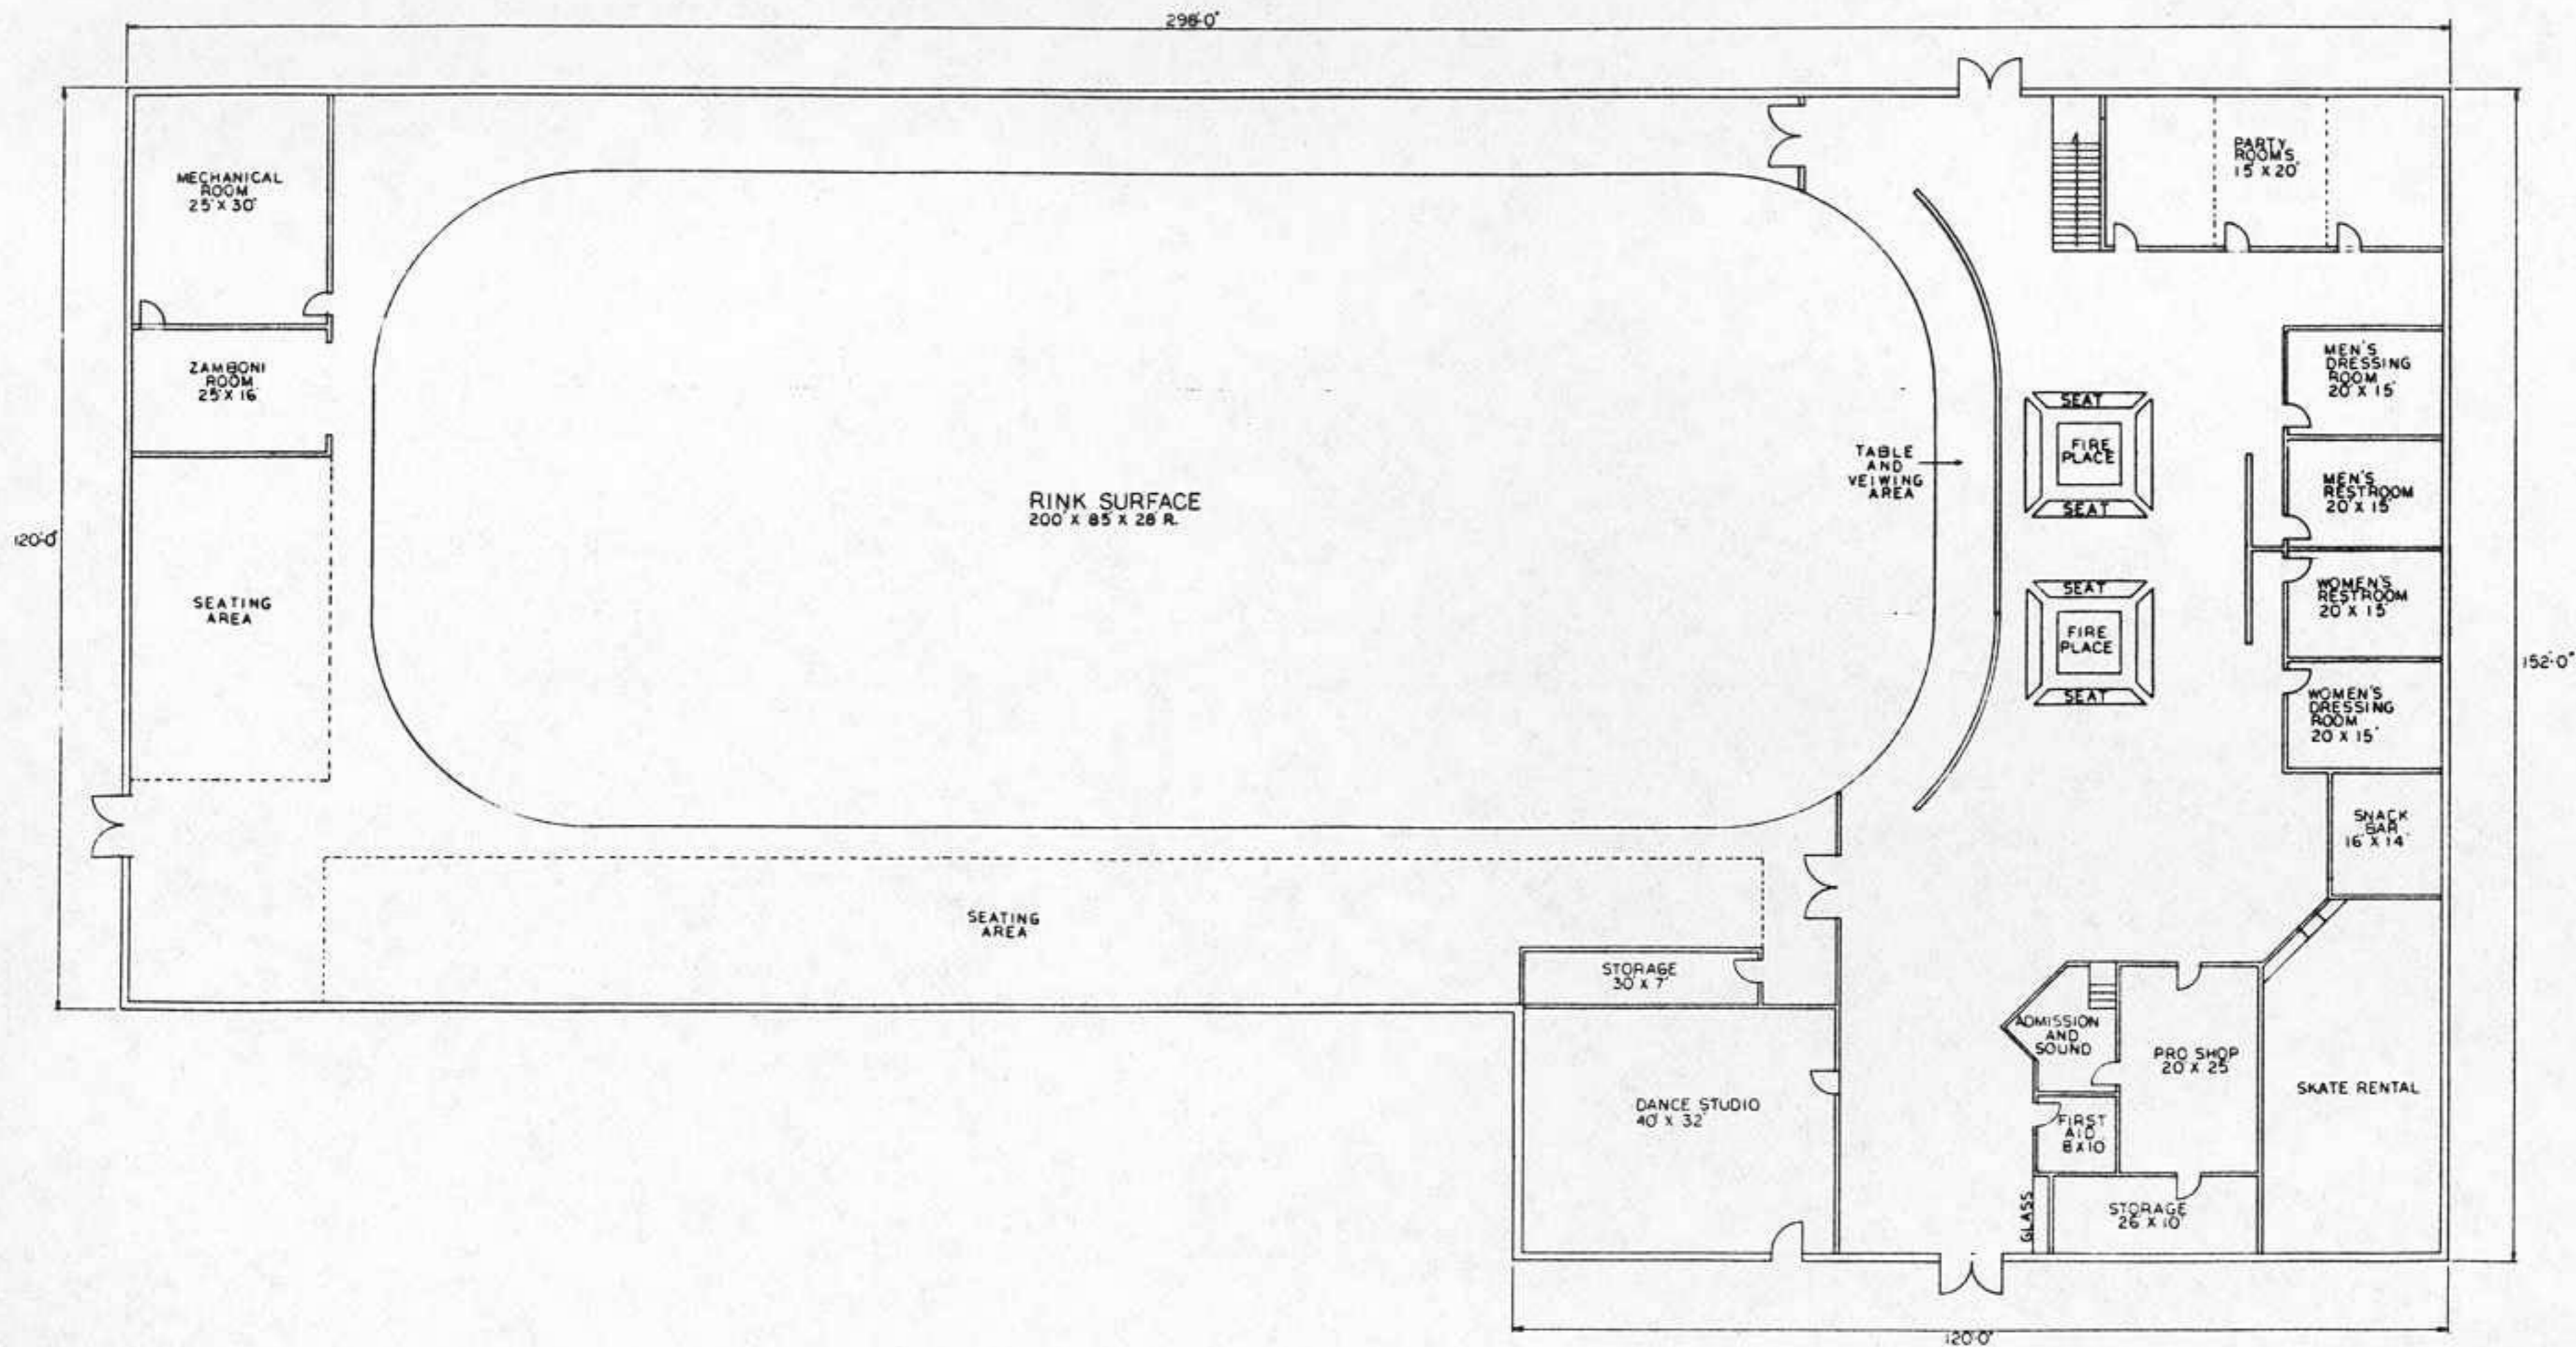

Everything Ice™

www.everything-ice.com

(888)-543-0921