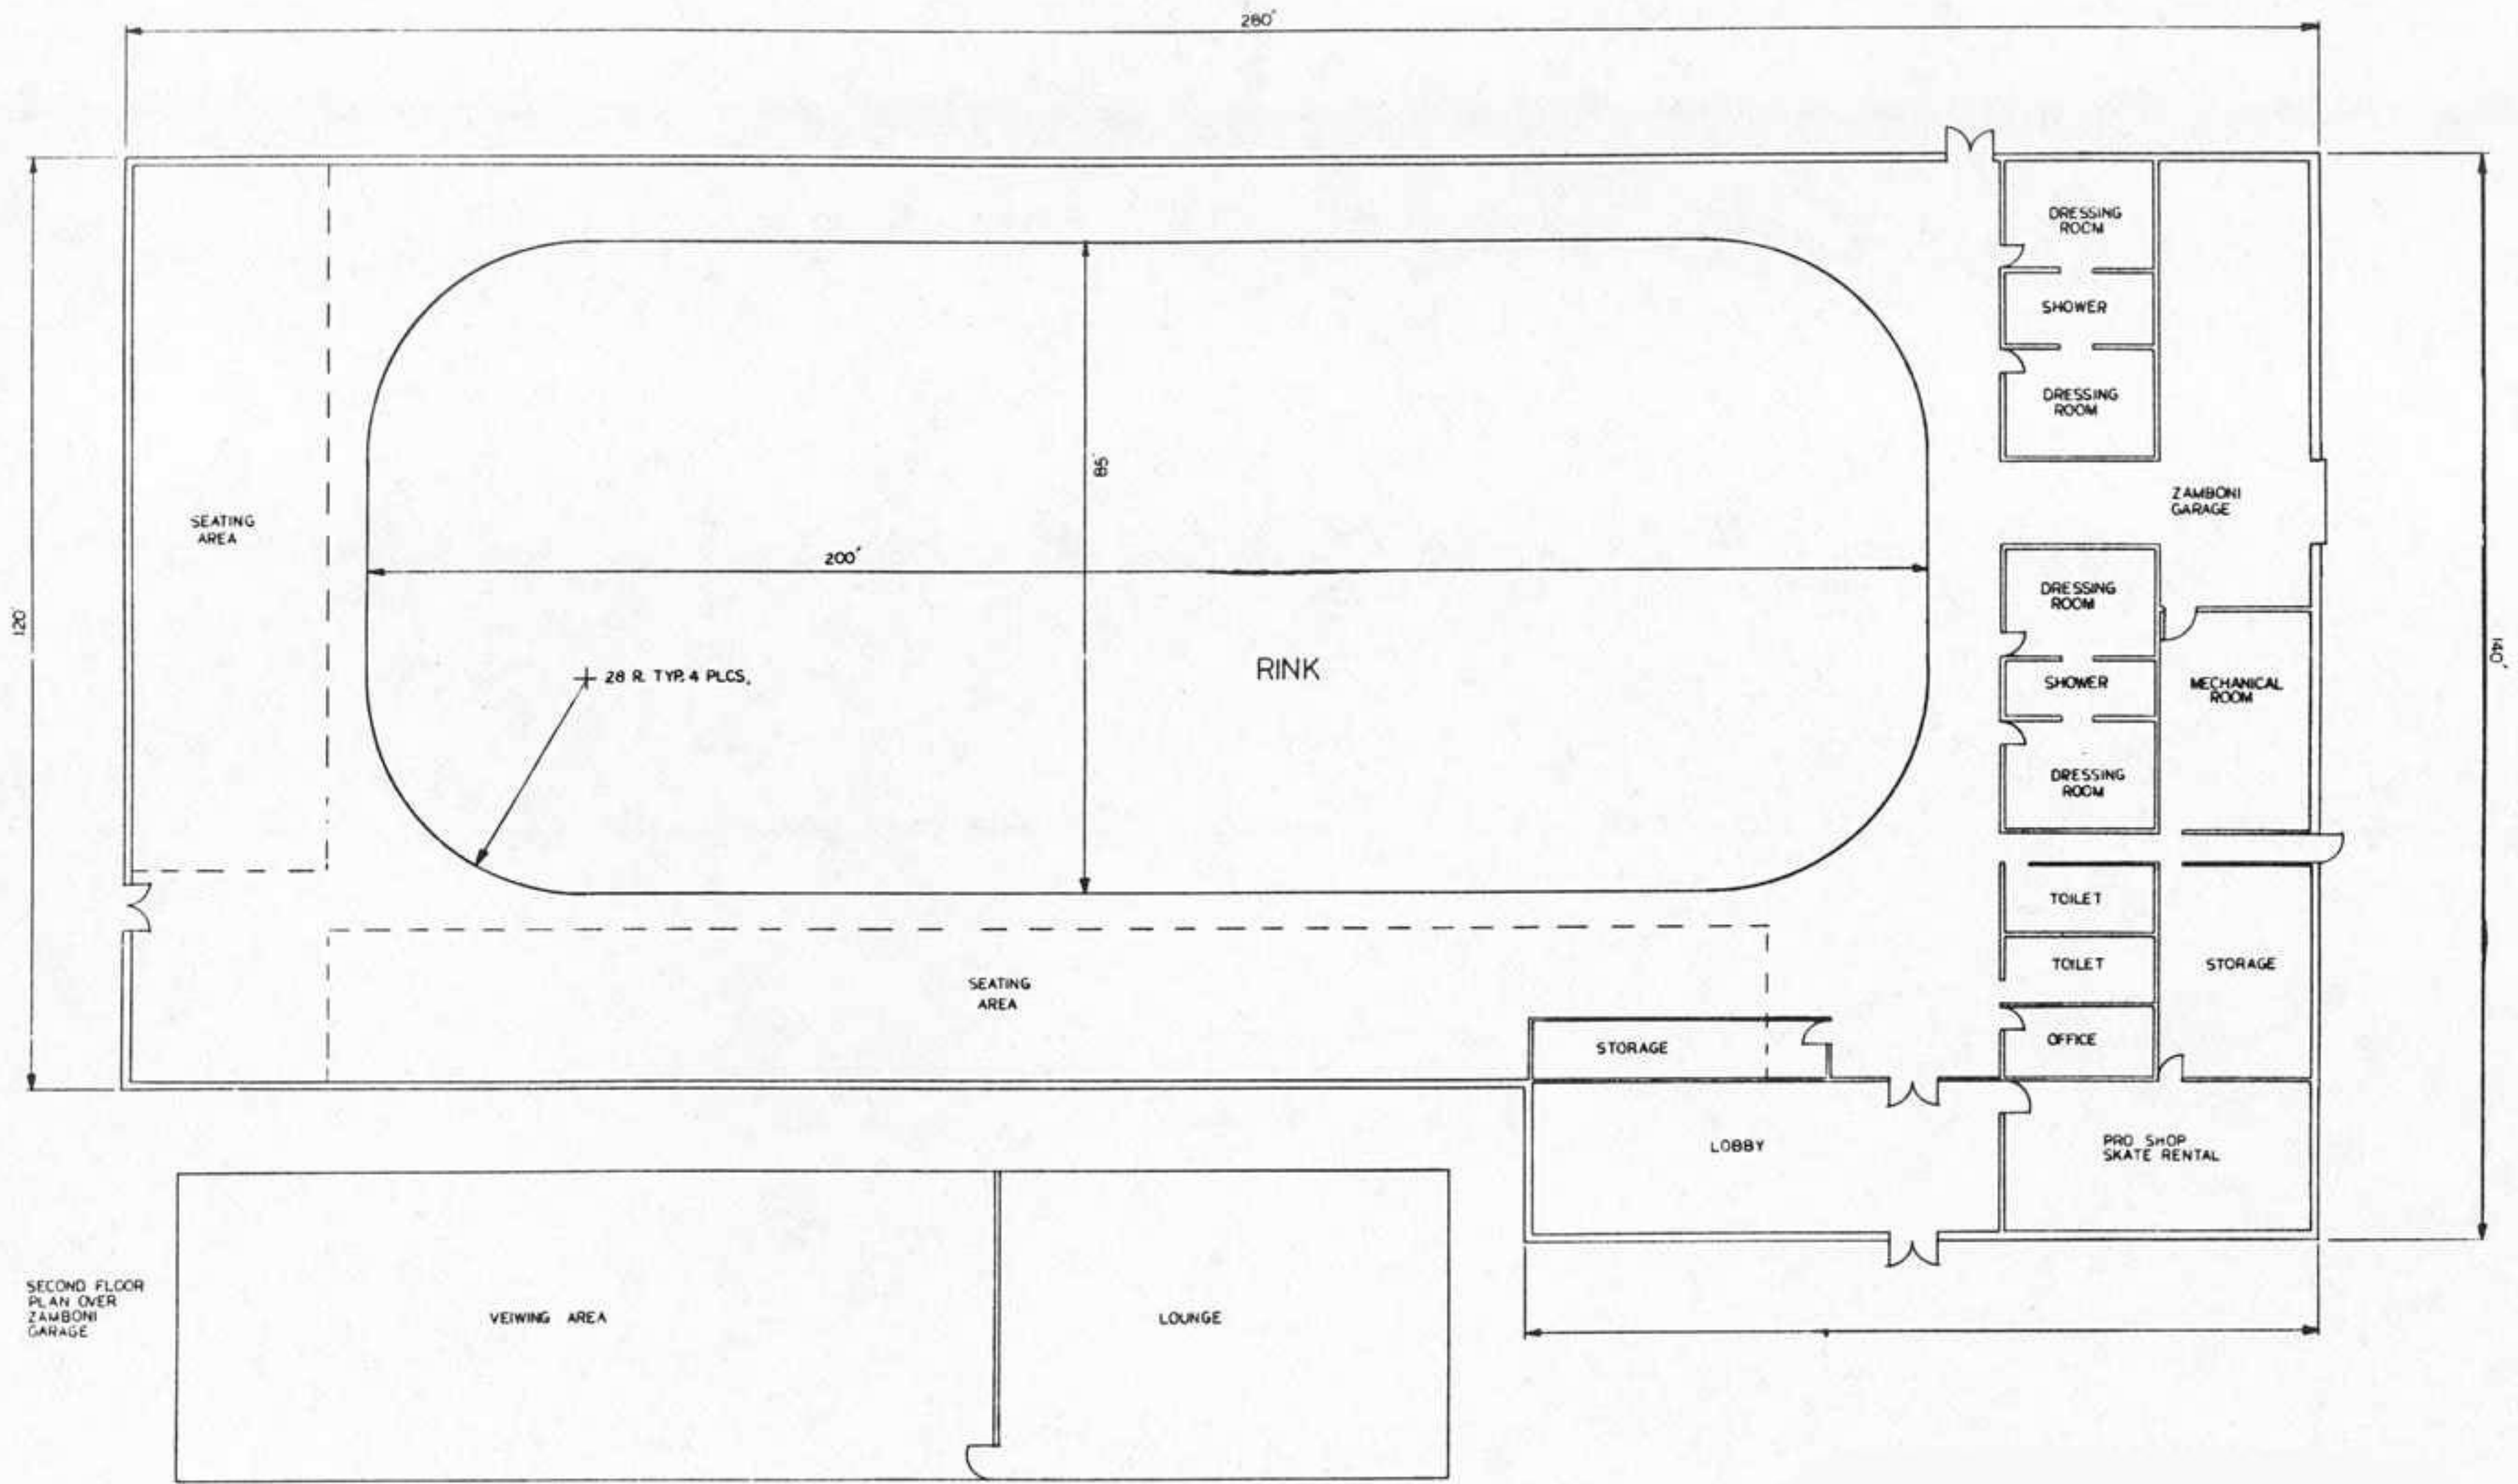

Everything Ice™

www.everything-ice.com

(888)-543-0921