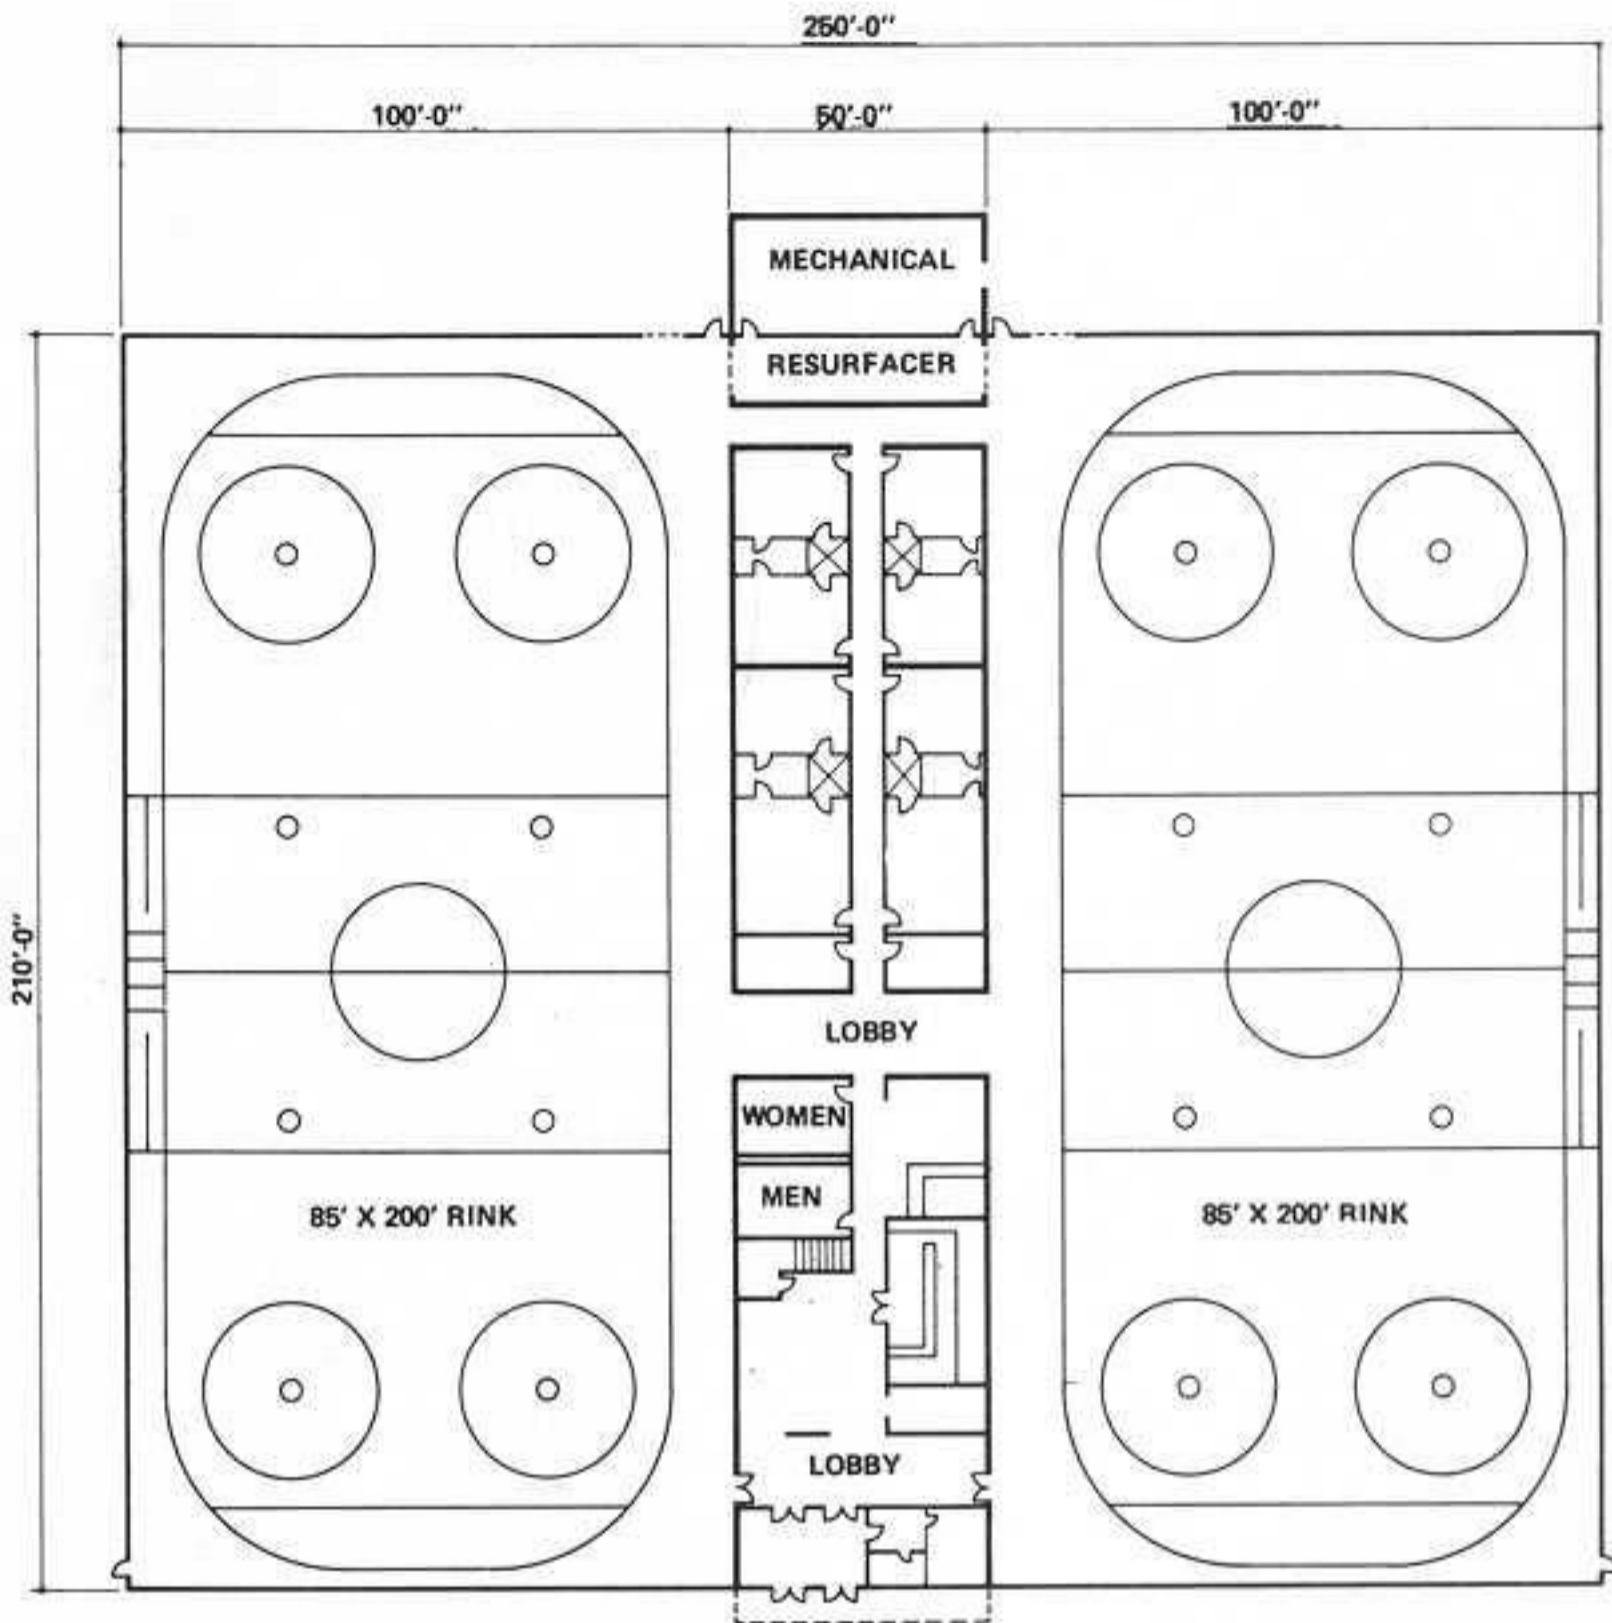

(888)-543-0921

TWIN RINKS of PENNSAUKEN

New Proposed Building

275' x 220' w/ 50' x 172' Training Center

Building 275'x220'	60,500 sf
Second Floor 50'x 220'	11,000 sf
	71,500 sf
Training Center 50'x172'	8600 sf
Second Floor 50'x100'	5000 sf
	13,600 sf
Total	85,100 sf total

TWIN RINKS OF PENNSAUKEN
Pennsauken, New Jersey

West Elevation

Scale: 1/16" = 1' 0"

North Elevation

East Elevation

South Elevation

Cross Section

Scale: 1/16" = 1' 0"