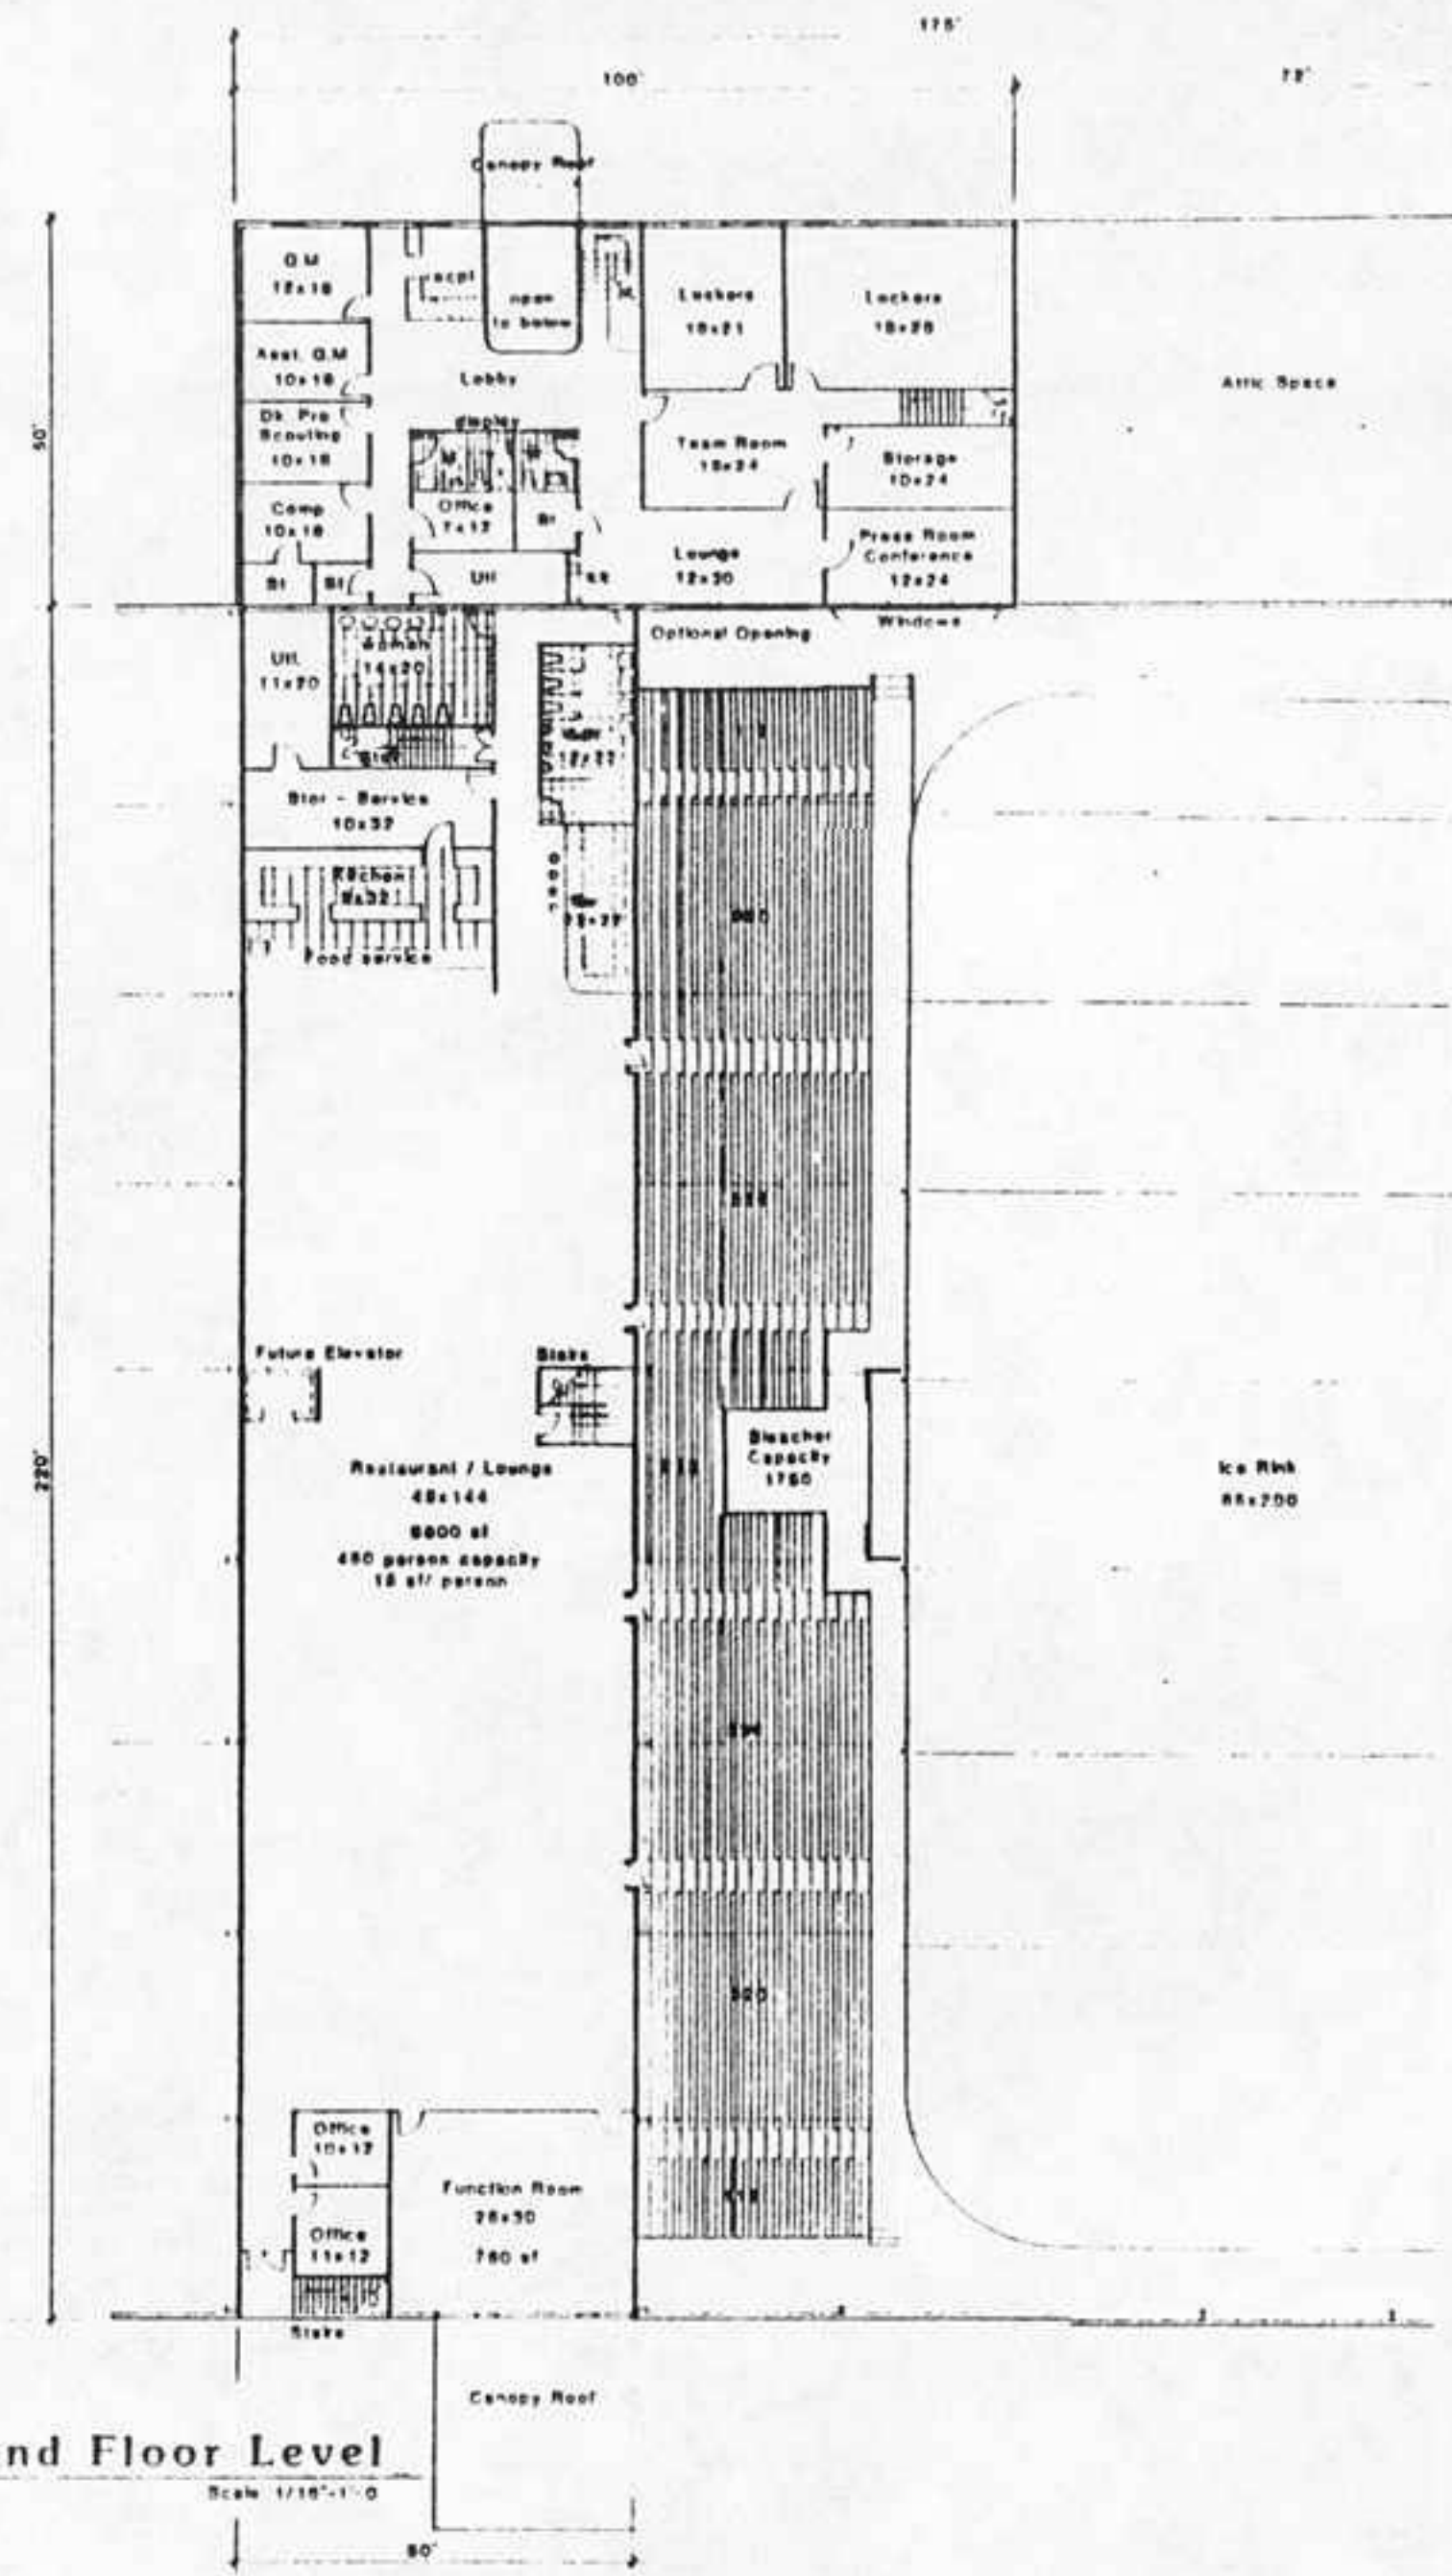

TWIN RINKS OF **PENNSAUKEN**
Pennsauken, New Jersey