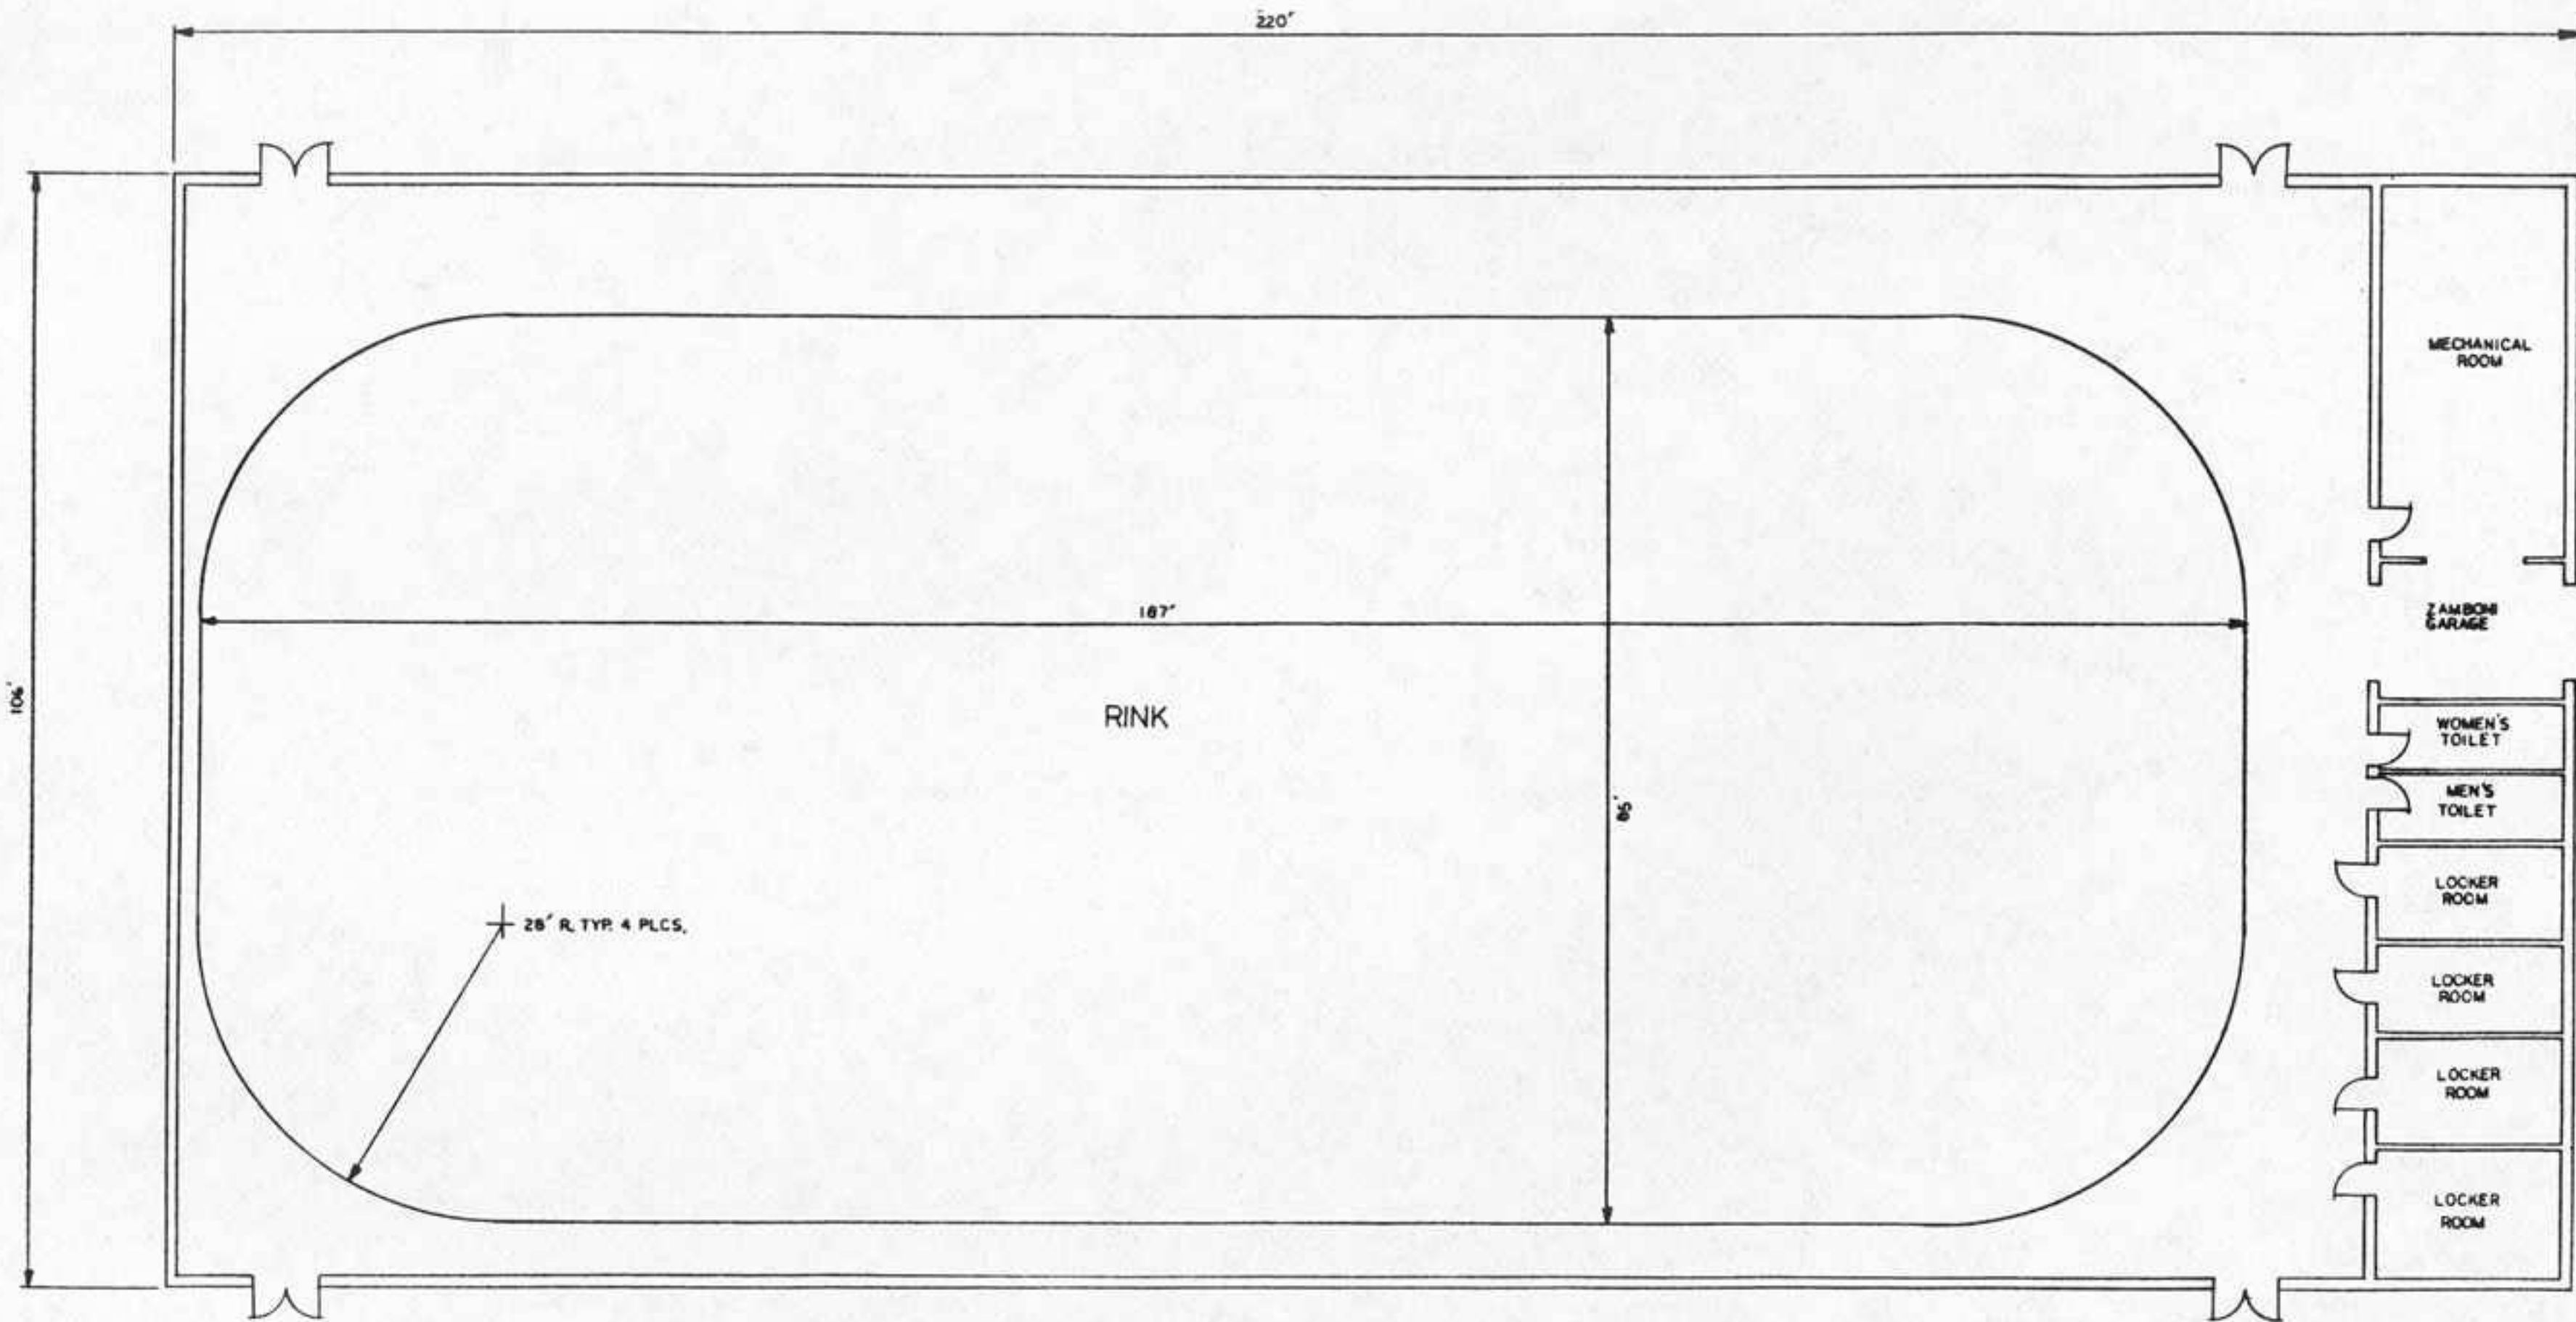

(888)-543-0921

TWIN RINKS of PENNSAUKEN

New Proposed Building

275' x 220' w/ 50' x 172' Training Center

Building 275'x220'	60,500 sf
Second Floor 50'x 220'	11,000 sf
	71,500 sf
Training Center 50'x172'	8600 sf
Second Floor 50'x100'	5000 sf
	13,600 sf
Total	85,100 sf total

TWIN RINKS OF PENNSAUKEN
Pennsauken, New Jersey

West Elevation

Scale: 1/16" = 1' 0"

North Elevation

East Elevation

South Elevation

Cross Section

Scale: 1/16" = 1' 0"