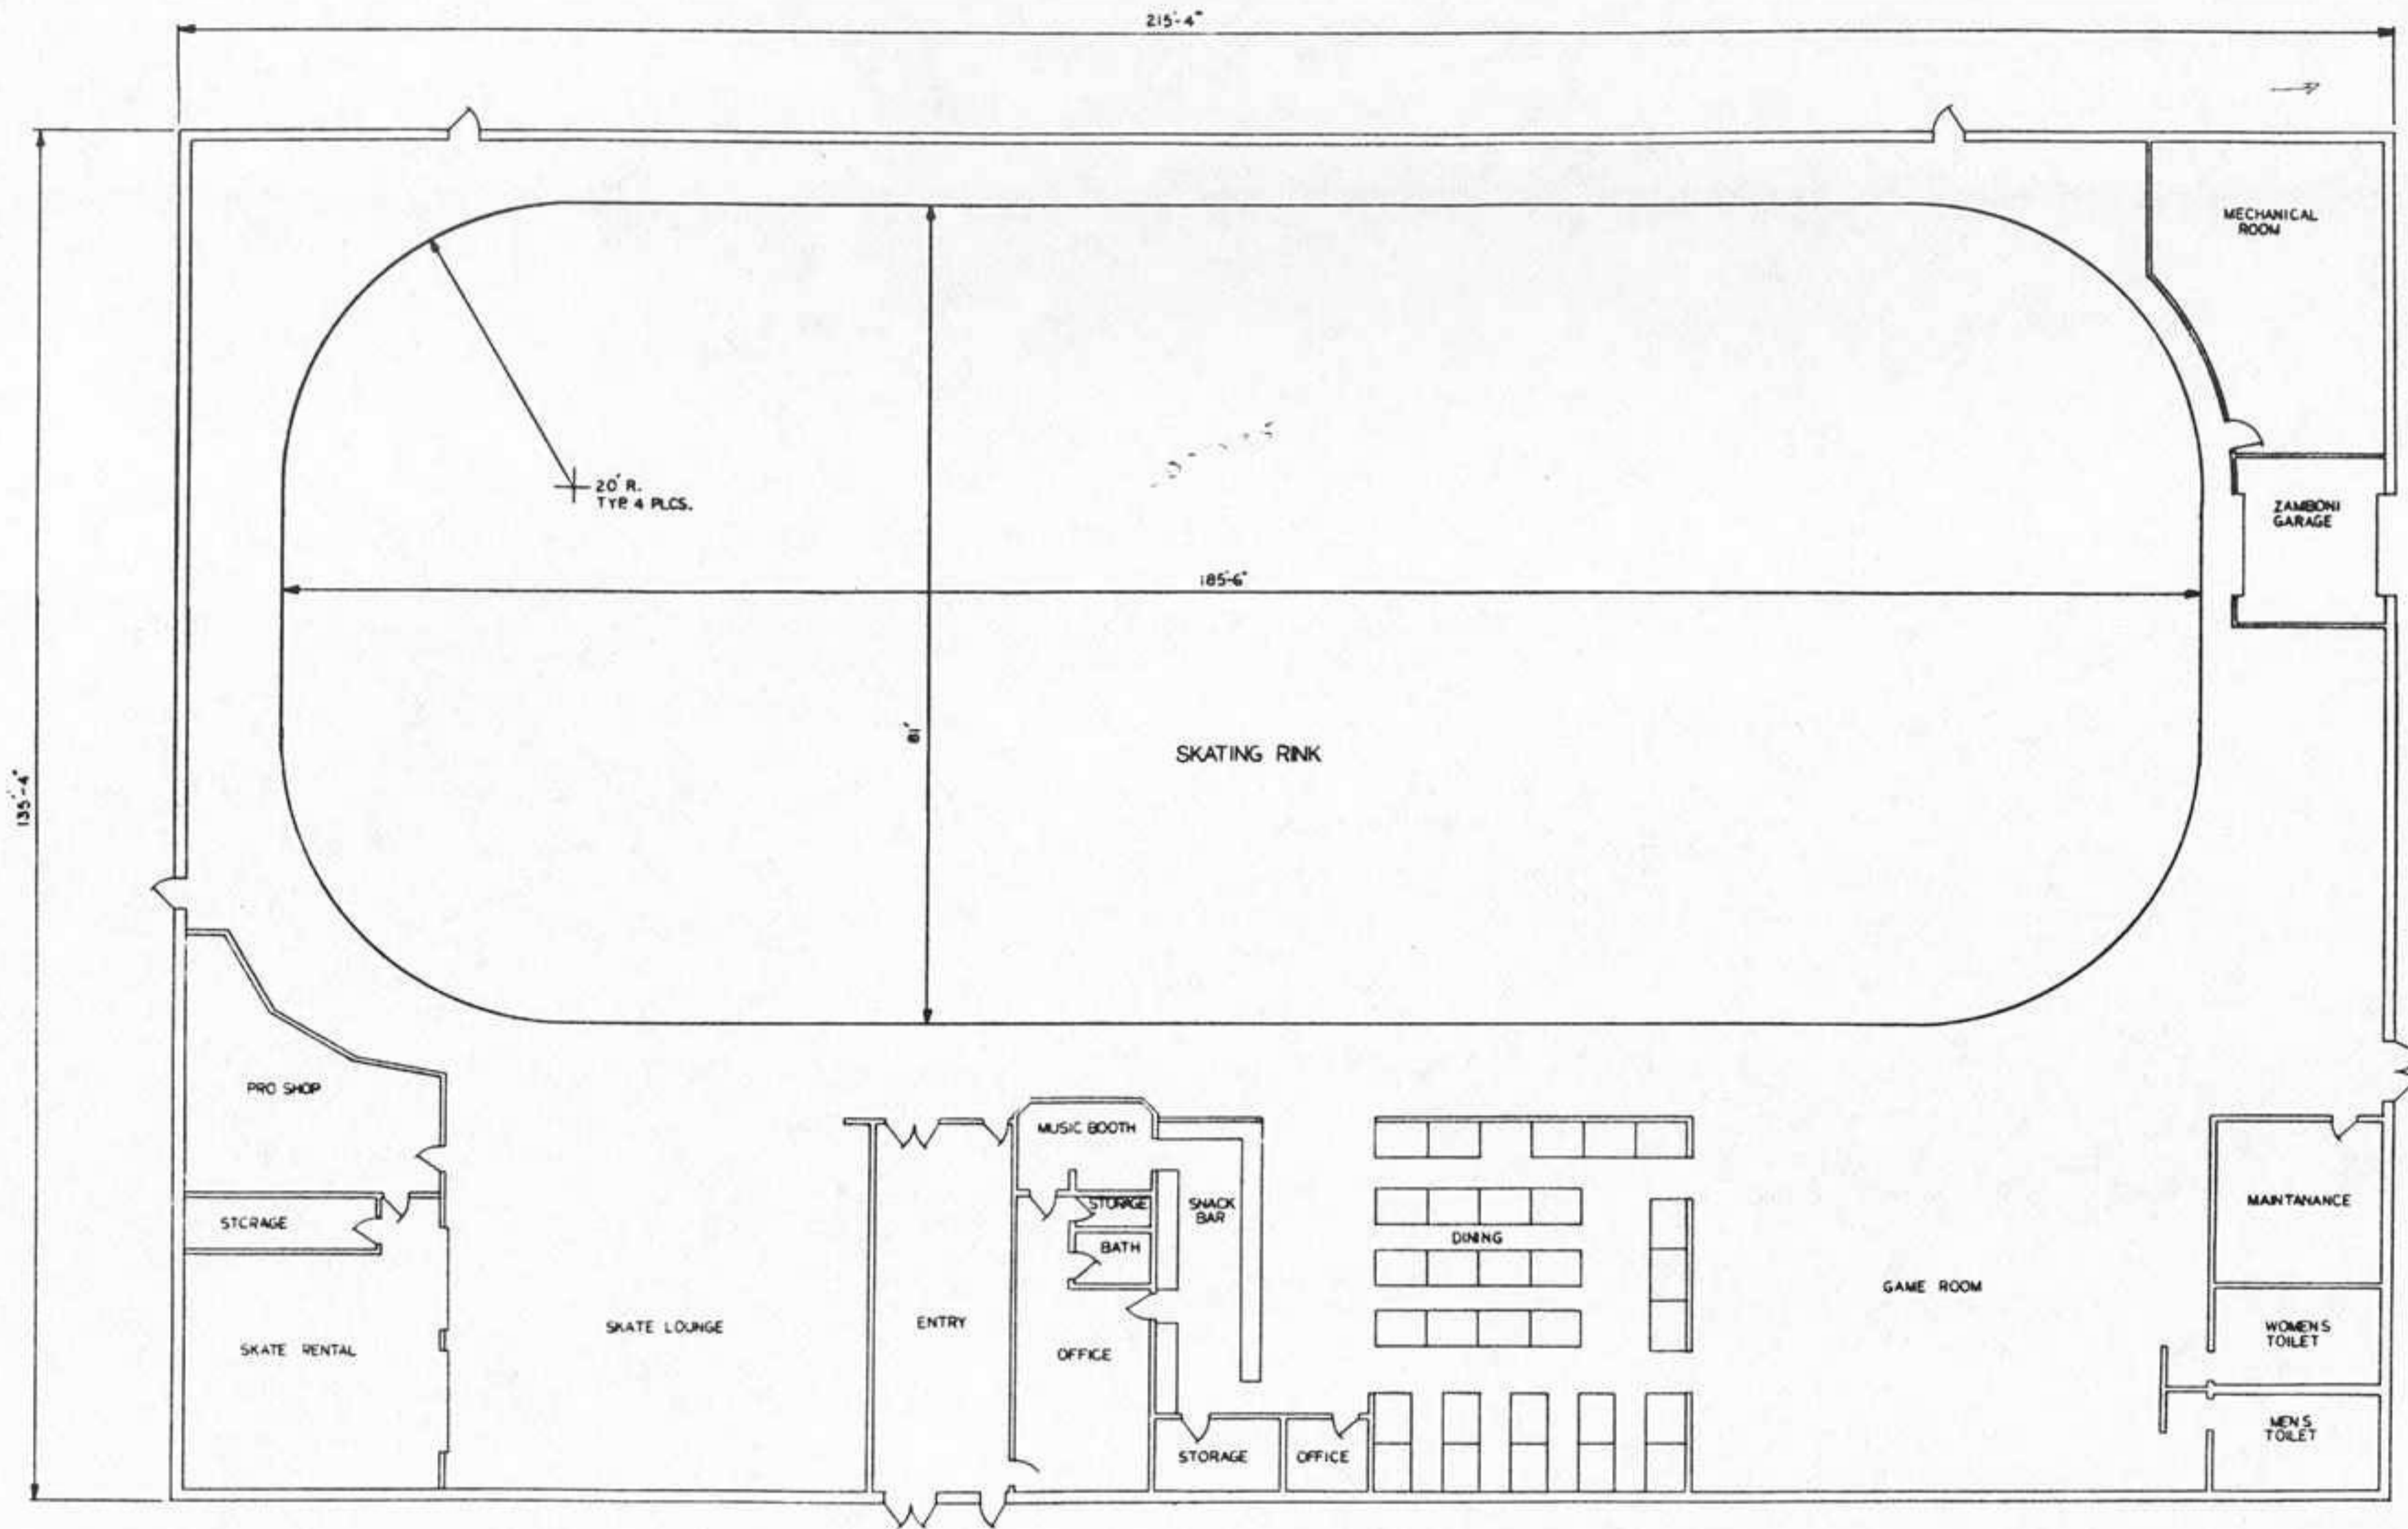

Everything Ice™

www.everything-ice.com

(888)-543-0921