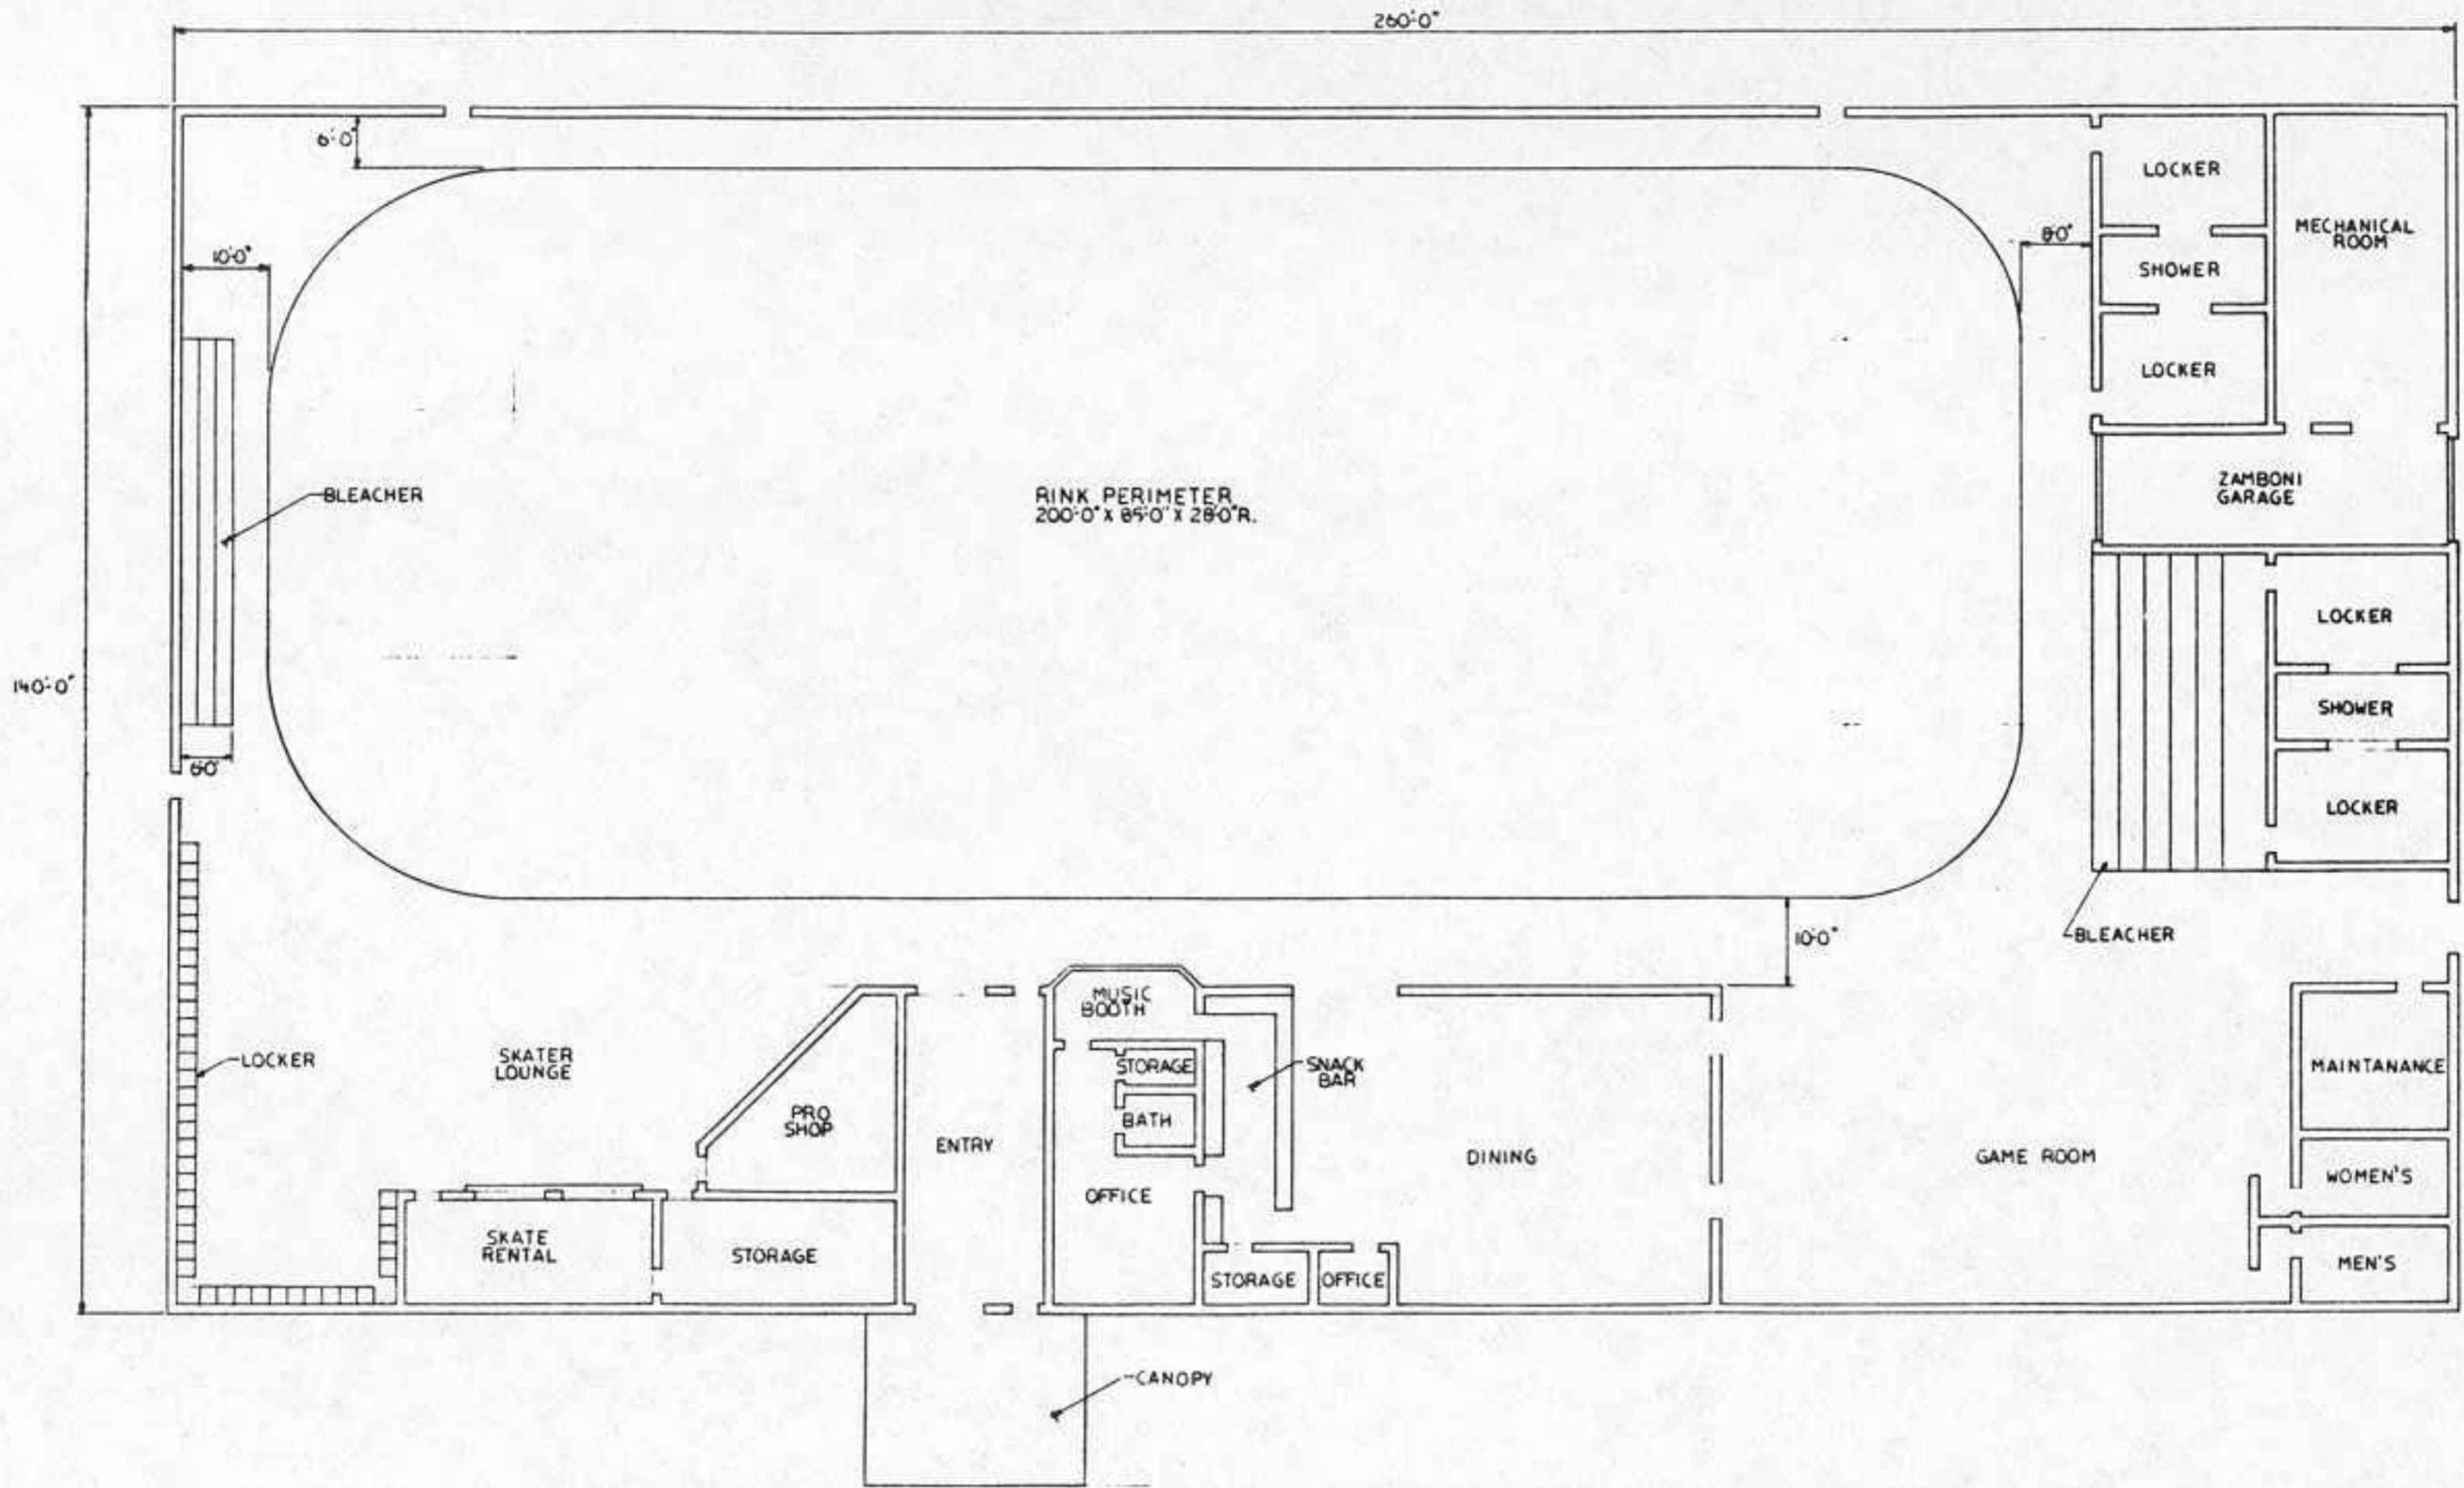

Everything Ice.

www.everything-ice.com

(888)-543-0921