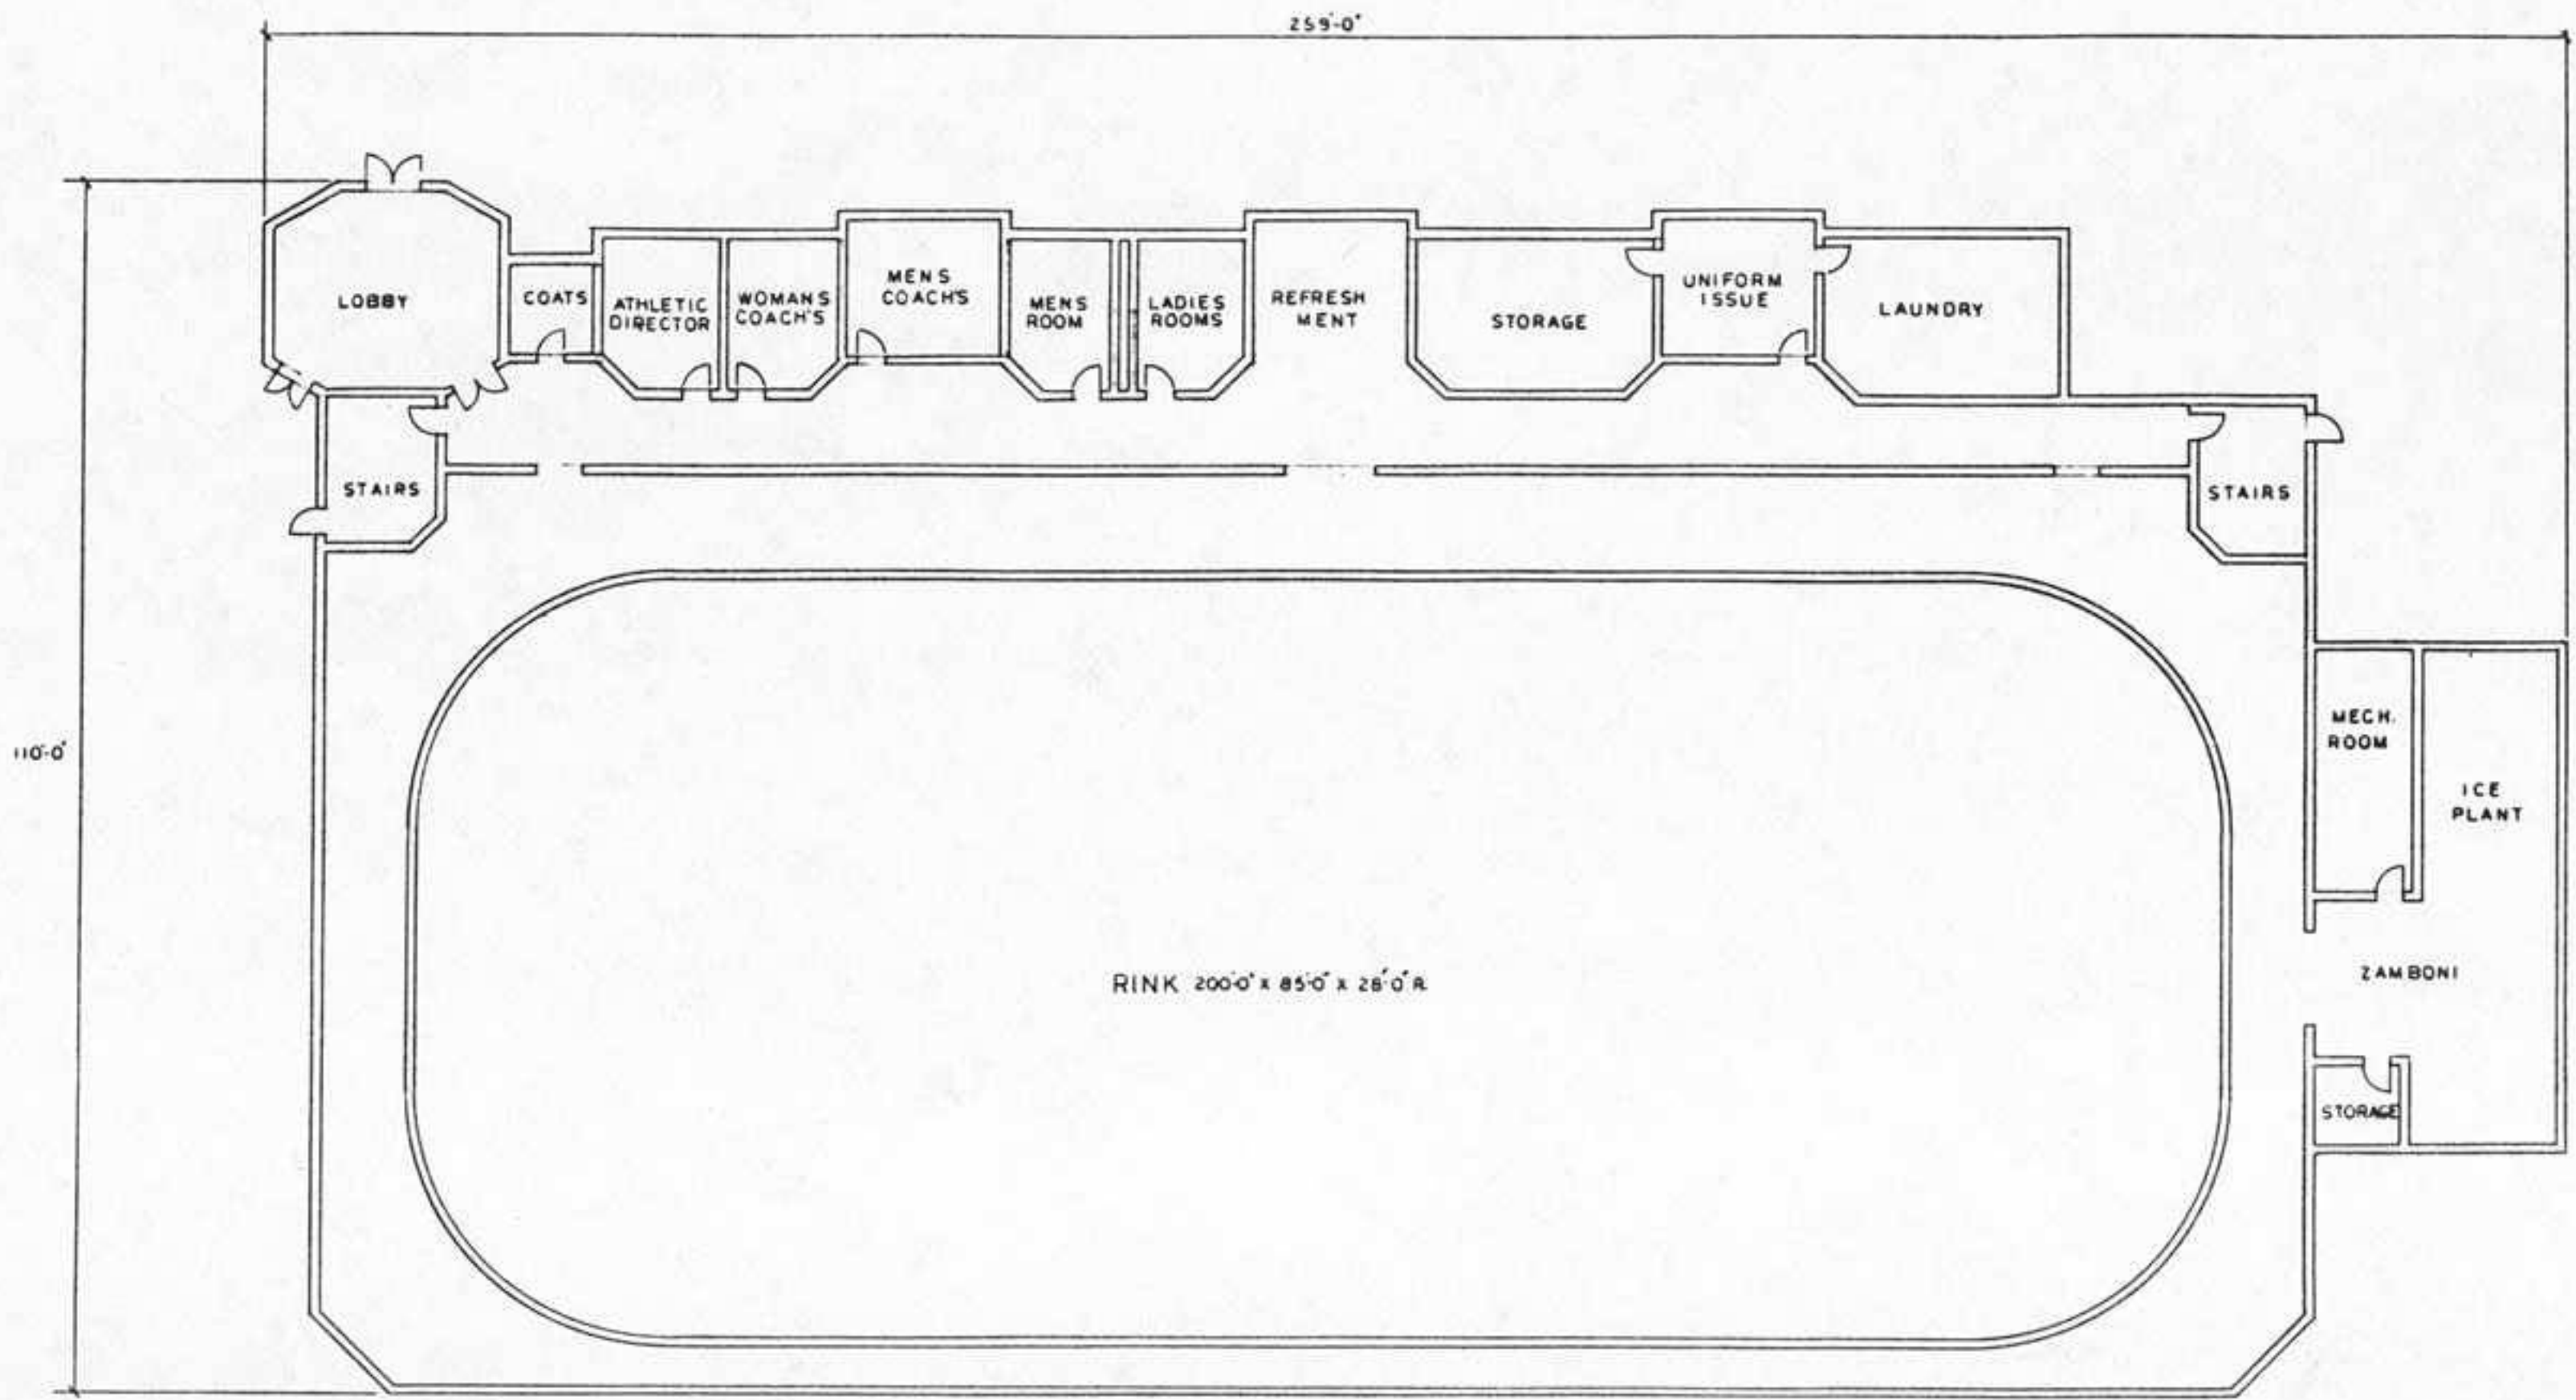

(888)-543-0921

TWIN RINKS of PENNSAUKEN

New Proposed Building

275' x 220' w/ 50' x 172' Training Center

Building 275'x220'	60,500 sf
Second Floor 50'x 220'	11,000 sf
	71,500 sf
Training Center 50'x172'	8600 sf
Second Floor 50'x100'	5000 sf
	13,600 sf
Total	85,100 sf total

TWIN RINKS OF PENNSAUKEN
Pennsauken, New Jersey

West Elevation

Scale: 1/16" = 1' 0"

North Elevation

East Elevation

South Elevation

Cross Section

Scale: 1/16" = 1' 0"